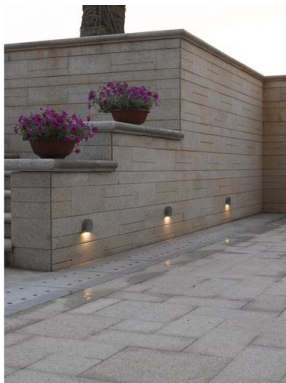

FERRERA

454A-L0103A-04 Wall Bracket FERRERA IP54 LED SMD 3W 200lm CRI80 3000K 87°
Anthracite

Apply Ferrera is made of aluminum in anthracite color with IP54, the emission temperature is 3000K. It is suitable for lighting outdoor walkways.

GENERAL DATA

Category	Surface
Family	Ferrera
Finish	[04] Anthracite
Location	Outdoor
Installation	Wall
Body material	Aluminum
Diffuser material	Transparent glass
ETIM class	EC000481
EAN	8435256597110

LIGHT SOURCES AND BEAMS