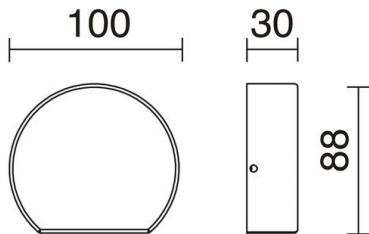

FERRERA

454A-L0103A-04 Wall Bracket FERRERA IP54 LED SMD 3W 200lm CRI80 3000K 87°
Anthracite

Apply Ferrera is made of aluminum in anthracite color with IP54, the emission temperature is 3000K. It is suitable for lighting outdoor walkways.

GENERAL DATA

Category	Surface
Family	Ferrera
Finish	[04] Anthracite
Location	Outdoor
Installation	Wall
Body material	Aluminum
Diffuser material	Transparent glass
ETIM class	EC000481
EAN	8435256597110

LIGHT SOURCES AND BEAMS

Sources	LED SMD 3W max. 200lm 3000K CRI80
Total flux	111 lm
Energy efficiency	G
Beam	87° - Direct symmetric

TECHNICAL DATA

Dimensions	Height x Width x Length (mm): 88 x 100 x 30
IP	IP54
Protection class	Class I
Frequency	50/60 Hz
Input voltage	110-240V AC V
Auxiliary gear	Without equipment, not needed
Lifetime	30.000 h
LED lifetime L	80
LED lifetime B	50
Weight	0.25 Kg
Cable outlets	1
ECORAE category I	LED-A
ECORAE I	0.5
Flammable surfaces	Yes