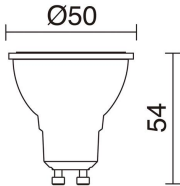

**LIGHT SOURCES AND BEAMS**

Sources	GU10 LED Bulb/T1/PAR16 50W max.
Lamp included	No
Beam	Direct symmetric

**TECHNICAL DATA**

Dimensions	Length x Width x Height (mm): 182 x 100 x 282
IP	IP65
IK	08
Protection class	Class II
Frequency	50/60 Hz
Input voltage	110-240V AC V
Auxiliary gear	Without equipment, not needed
Weight	1.2 Kg
Cable outlets	1
Lead wire length	2.000.0 mm
Tilt angle	90.0 °
Rotation angle	350.0 °
ECORAE category I	CAT-B
ECORAE I	0.5
Anchorage included	Yes
Flammable surfaces	Yes
Electric screwdriver	Yes

**ABBI** 485A-G21X1A-04

Spike Spotlight ABBI IP65 GU10 50W 90° Anthracite

**RECOMMENDED ACCESSORIES**

**578A-L2105A-02**  
Lamp LED PRO GU10 LED Bulb  
4.50W 300lm CRI80 4000K 38°  
White

Input voltage	110-240V AC
Frequency	50/60
Wattage (W)	4.5
IP	IP20
Protection class	Class I