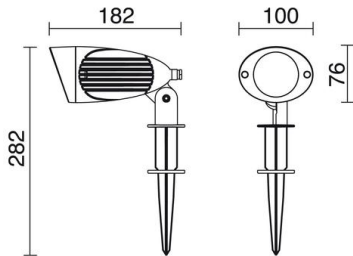

**ABBI** 485A-G21X1A-04

Spike Spotlight ABBI IP65 GU10 50W 90° Anthracite

**GENERAL DATA**

Category	Spotlights
Family	Abbi
Finish	[o4] Anthracite
Location	Outdoor
Installation	Floor
Body material	Aluminum
Diffuser material	Transparent glass
Frame material	Aluminum
ETIM class	EC001744
EAN	8435256599756

**LIGHT SOURCES AND BEAMS**

Sources	GU10 LED Bulb/T1/PAR16 50W max.
Lamp included	No
Beam	Direct symmetric

**TECHNICAL DATA**

Dimensions	Length x Width x Height (mm): 182 x 100 x 282
IP	IP65
IK	08
Protection class	Class II
Frequency	50/60 Hz
Input voltage	110-240V AC V
Auxiliary gear	Without equipment, not needed
Weight	1.2 Kg
Cable outlets	1
Lead wire length	2.000.0 mm
Tilt angle	90.0 °
Rotation angle	350.0 °
ECORAE category I	CAT-B
ECORAE I	0.5
Anchorage included	Yes
Flammable surfaces	Yes
Electric screwdriver	Yes

**ABBI** 485A-G21X1A-04

Spike Spotlight ABBI IP65 GU10 50W 90° Anthracite

**RECOMMENDED ACCESSORIES**

**578A-L2105A-02**  
Lamp LED PRO GU10 LED Bulb  
4.50W 300lm CRI80 4000K 38°  
White

Input voltage	110-240V AC
Frequency	50/60
Wattage (W)	4.5
IP	IP20
Protection class	Class I

**578A-L2104A-01**  
Lamp LED PRO GU10 3,50W 36°  
White

Input voltage	110-240V AC
Frequency	50/60
Wattage (W)	3.5
IP	IP20
Protection class	Class I

**578A-L2104A-02**  
Lamp LED PRO GU10 3,50W 36°  
White