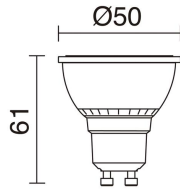

**ABBI** 485A-G21X1A-04

Spike Spotlight ABBI IP65 GU10 50W 90° Anthracite

**GENERAL DATA**

Category	Spotlights
Family	Abbi
Finish	[o4] Anthracite
Location	Outdoor
Installation	Floor
Body material	Aluminum
Diffuser material	Transparent glass
Frame material	Aluminum
ETIM class	EC001744
EAN	8435256599756

**LIGHT SOURCES AND BEAMS**

Sources	GU10 LED Bulb/T1/PAR16 50W max.
Lamp included	No
Beam	Direct symmetric

**TECHNICAL DATA**

Dimensions	Length x Width x Height (mm): 182 x 100 x 282
IP	IP65
IK	08
Protection class	Class II
Frequency	50/60 Hz
Input voltage	110-240V AC V
Auxiliary gear	Without equipment, not needed
Weight	1.2 Kg
Cable outlets	1
Lead wire length	2.000.0 mm
Tilt angle	90.0 °
Rotation angle	350.0 °
ECORAE category I	CAT-B
ECORAE I	0.5
Anchorage included	Yes
Flammable surfaces	Yes
Electric screwdriver	Yes

**ABBI** 485A-G21X1A-04

Spike Spotlight ABBI IP65 GU10 50W 90° Anthracite

**RECOMMENDED ACCESSORIES**

**578A-L2105A-02**  
Lamp LED PRO GU10 LED Bulb  
4.50W 300lm CRI80 4000K 38°  
White

Input voltage	110-240V AC
Frequency	50/60
Wattage (W)	4.5
IP	IP20
Protection class	Class I