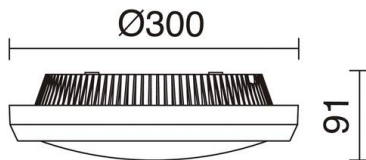

DELFI 522A-L0214B-03

Wall Bracket DELFI IP65 LED SMD 12.50W 1150lm CRI80 4000K Grey

The Delfi family of wall lights is made of technopolymer with IP65, available in two colors white and gray and suitable for installations on the ceiling and on the wall. It is suitable for lighting outdoor pathways.

GENERAL DATA

Category	Surface
Family	Delfi
Finish	[03] Grey
Location	Outdoor
Installation	Ceiling, Wall
Body material	Technopolymer
Diffuser material	Opal polycarbonate
ETIM class	EC0028g2
EAN	8435258611821

LIGHT SOURCES AND BEAMS

Sources	LED SMD 12.5W max. 1150lm 4000K CRI80
Energy efficiency	F
Beam	Direct symmetric

TECHNICAL DATA

Dimensions	Height x Width x Length (mm): 300 x 300 x 91
IP	IP65
IK	08
Protection class	Class II
Frequency	50/60 Hz
Input voltage	220-240V AC V
Output current	600 mA
Power factor	0.9
Auxiliary gear	Electronic
Auxiliary equipment brand	Eaglerise
Lifetime	30,000 h
LED lifetime L	80
LED lifetime B	50
Weight	1.45 Kg
Cable outlets	1
ECORAE category I	LED-B
ECORAE I	0.5
Flammable surfaces	Yes