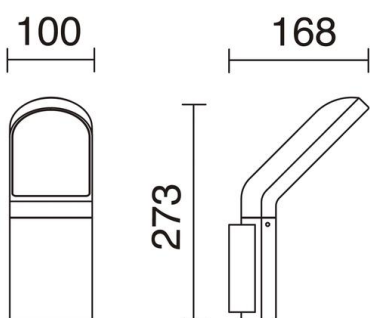

CASTELLO 534A-L0109A-04 Wall Bracket CASTELLO IP54 LED SMD 10W 1200lm CRI80 3000K 103° Anthracite

The Castello family is made of aluminum with IP54 and the emission temperature of 3000K. It consists of a wall light and a beacon with or without sensor. Available in two colors white and anthracite. It is suitable for illuminating residential areas outside.

GENERAL DATA

Category	Surface
Family	Castello
Finish	[04] Anthracite
Location	Outdoor
Installation	Wall
Body material	Aluminum
Diffuser material	Frosted glass
ETIM class	EC0028g2
EAN	8435258607091

LIGHT SOURCES AND BEAMS

Sources	LED SMD 10W max. 1200lm 3000K CRI80
Total flux	711 lm
Energy efficiency	E
Beam	103° - Direct symmetric

TECHNICAL DATA

Dimensions	Height x Width x Length (mm): 273 x 100 x 168
IP	IP54
Protection class	Class I
Frequency	50/60 Hz
Input voltage	110-240V AC V
Auxiliary gear	Electronic
Lifetime	30,000 h
LED lifetime L	80
LED lifetime B	50
Weight	1.25 Kg
Cable outlets	1
ECORAAE category I	LED-B
ECORAAE I	0.5
Flammable surfaces	Yes