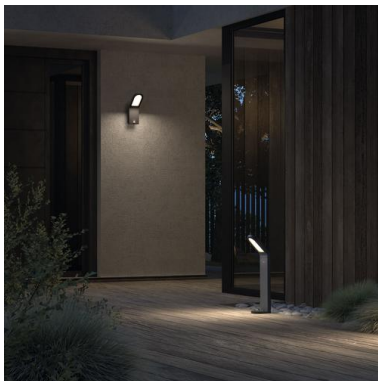

CASTELLO 534C-L0109B-04 Sensor Wall Bracket CASTELLO IP54 LED SMD 10W 1200lm CRI80 3000K 103° Motion, Twilight Anthracite

The Castello family is made of aluminum with IP54 and the emission temperature of 3000K. It consists of a wall light and a beacon with or without sensor. Available in two colors white and anthracite. It is suitable for illuminating residential areas outside.

GENERAL DATA

Category	Surface
Family	Castello
Finish	[04] Anthracite
Location	Outdoor
Installation	Wall
Body material	Aluminum
Diffuser material	Frosted glass
EAN	8435258620694

LIGHT SOURCES AND BEAMS

Sources	LED SMD 10W max. 1200lm 3000K CRI80
Total flux	711 lm
Energy efficiency	E
Beam	103° - Direct symmetric