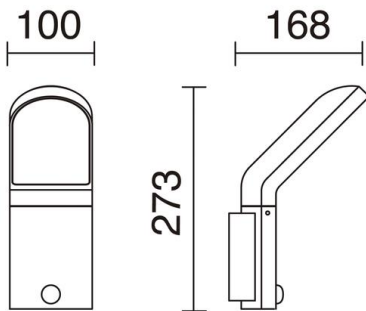

CASTELLO 534C-L0109B-04 Sensor Wall Bracket CASTELLO IP54 LED SMD 10W 1200lm CRI80 3000K 103° Motion, Twilight Anthracite

The Castello family is made of aluminum with IP54 and the emission temperature of 3000K. It consists of a wall light and a beacon with or without sensor. Available in two colors white and anthracite. It is suitable for illuminating residential areas outside.

GENERAL DATA

Category	Surface
Family	Castello
Finish	[04] Anthracite
Location	Outdoor
Installation	Wall
Body material	Aluminum
Diffuser material	Frosted glass
EAN	8435258620694

LIGHT SOURCES AND BEAMS

Sources	LED SMD 10W max. 1200lm 3000K CRI80
Total flux	711 lm
Energy efficiency	E
Beam	103° - Direct symmetric

TECHNICAL DATA

Dimensions	Height x Width x Length (mm): 273 x 100 x 168
IP	IP54
Protection class	Class I
Frequency	50/60 Hz
Input voltage	220-240V AC V
Auxiliary gear	Without equipment, not needed
Sensors	Motion, Twilight
Lifetime	30,000 h
LED lifetime L	80
LED lifetime B	50
Weight	1.34 Kg
Cable outlets	1
ECORAAE category I	LED-B
ECORAAE I	0.5
Flammable surfaces	Yes