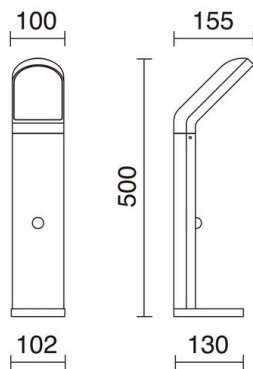

# CASTELLO 534D-L0109B-01 Bollard CASTELLO IP54 LED SMD 9W 711lm CRI80 3000K 103° Motion, Twilight 495mm White

The Castello family is made of aluminum with IP54 and the emission temperature of 3000K. It consists of a wall light and a beacon with or without sensor. Available in two colors white and anthracite. It is suitable for illuminating residential areas outside.

## GENERAL DATA

Category	Bollards and columns
Family	Castello
Finish	[01] White
Location	Outdoor
Installation	Floor
Body material	Aluminum
Diffuser material	Frosted glass
EAN	8435256535389

## TECHNICAL DATA

Dimensions	Height x Width x Length (mm): 495 x 100 x 155
IP	IP54
Protection class	Class I
Frequency	50/60 Hz
Input voltage	220-240V AC V
Output current	350 mA
Sensors	Motion, Twilight
Lifetime	40.000 h
LED lifetime L	80
LED lifetime B	50
Weight	1.5 Kg
Cable outlets	1
ECORAE category I	LED-B
ECORAE I	0.5
Anchorage included	Yes
Flammable surfaces	Yes

# CASTELLO

534D-L0109B-01    Bollard CASTELLO IP54 LED SMD 9W 711lm CRI80 3000K  
103° Motion, Twilight 495mm White

PRODUCTS OF THE SAME FAMILY

---

Castello B

Castello W

Castello W Sensor