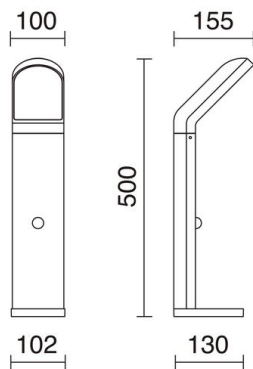

# CASTELLO 534D-L0109B-04 Bollard CASTELLO IP54 LED SMD 10W 1200lm CRI80 3000K 103° Motion, Twilight 495mm Anthracite

The Castello family is made of aluminum with IP54 and the emission temperature of 3000K. It consists of a wall light and a beacon with or without sensor. Available in two colors white and anthracite. It is suitable for illuminating residential areas outside.

## GENERAL DATA

Category	Bollards and columns
Family	Castello
Finish	[04] Anthracite
Location	Outdoor
Installation	Floor
Body material	Aluminum
Diffuser material	Frosted glass
EAN	8435256535372

## LIGHT SOURCES AND BEAMS

Sources	LED SMD 10W max. 1200lm 3000K CRI80
Total flux	711 lm
Energy efficiency	E
Beam	103° - Direct symmetric

## TECHNICAL DATA

Dimensions	Height x Width x Length (mm): 495 x 100 x 155
IP	IP54
Protection class	Class I
Frequency	50/60 Hz
Input voltage	220-240V AC V
Output current	350 mA
Sensors	Motion, Twilight
Lifetime	30,000 h
LED lifetime L	80
LED lifetime B	50
Weight	1.5 Kg
Cable outlets	1
ECORAE category I	LED-B
ECORAE I	0.5
Anchorage included	Yes
Flammable surfaces	Yes