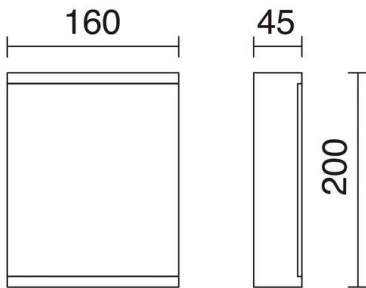

CELLA 535A-L0106A-01 Wall Bracket CELLA IP54 LED SMD 7W 800lm CRI80 3000K 122° White

Cella family of wall lights is made of aluminum with IP54, available in two colors white and anthracite, with the emission temperature of 3000K. Thanks to its modern design, it is suitable for illuminating outdoor residential areas.

GENERAL DATA

Category	Surface
Family	Cella
Finish	[01] White
Location	Outdoor
Installation	Wall
Body material	Aluminum
Diffuser material	Transparent glass
ETIM class	EC0028g2
EAN	8435256535518

LIGHT SOURCES AND BEAMS

Sources	LED SMD 7W max. 800lm 3000K CRI80
Total flux	478 lm
Energy efficiency	F
Beam	122° - Direct asymmetric

TECHNICAL DATA

Dimensions	Height x Width x Length (mm): 200 x 160 x 45
IP	IP54
Protection class	Class I
Frequency	50/60 Hz
Input voltage	110-240V AC V
Auxiliary gear	Without equipment, not needed
Lifetime	30,000 h
LED lifetime L	80
LED lifetime B	50
Weight	1.1 Kg
Cable outlets	1
ECORAE category I	LED-B
ECORAE I	0.5
Flammable surfaces	Yes