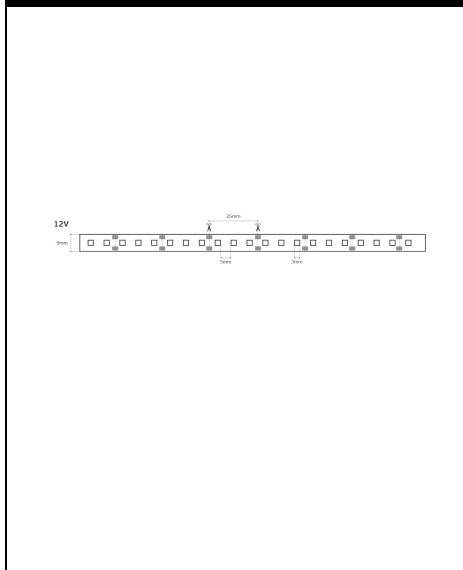

## VK/12/3528/C/120

Ledstrip SMD 2835, 12V, 10W/m, 1.288lm/m, 4000K, 5m/roll, CRI>80, IP20

IP20

### Dimensions

### Downloads

VK Leading Light

Since 1978

Technical Specifications	
Kelvin	4000K
Power	10W/m
Voltage	12V
Fitting	Ledstrips
Type	Light
Light source	SMD 2835
Number of LED	120pcs/m
IP Rating	<b>IP20</b>
CRI	CRI>80
Dimmable	
Lifetime	50.000hrs
Meters	5m/roll
Working temperature	-25°C - 60°C
Storage temperature	-40°C - 80°C
PAGE	72 Technical 2024
NICKNAME	CRi80

Physical Specifications	
Width	9mm
Length	5m
Net weight of product (kg)	0.14
Gross weight with inner box (kg)	0.16
Gross weight with master box (kg)	8
Cut out	every 25mm

Illumination Data	
Lumen	1.288lm/m