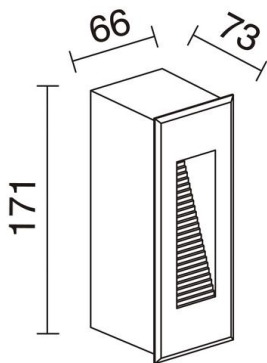

DAMBEL 543A-L0103A-04 Wall recessed DAMBEL IP65 LED SMD 3W 170lm CRI80 3000K 23° Anthracite

Dambel recessed wall, made of aluminum with a degree of protection IP65, available in two colors light gray and anthracite. The embedment depth is 7cm and the emission color is 3000K. They are luminaires designed to illuminate walkways and residential areas.

GENERAL DATA

Category	Recessed
Family	Dambel
Finish	[04] Anthracite
Location	Outdoor
Installation	Wall
Body material	Aluminum
Diffuser material	Transparent glass
Frame material	Aluminum
ETIM class	EC000481
EAN	8435256532524

LIGHT SOURCES AND BEAMS

Sources	LED SMD 3W max. 170lm 3000K CRI80
Total flux	100 lm
Energy efficiency	G
Beam	23° - Direct asymmetric

TECHNICAL DATA

Dimensions	Length x Width x Depth (mm): 171 x 66 x 69
IP	IP65
Protection class	Class I
Frequency	50/60 Hz
Input voltage	110-240V AC V
Auxiliary gear	Electronic
Lifetime	40.000 h
LED lifetime L	80
LED lifetime B	50
Weight	0.461111 Kg
Cable outlets	1
Lead wire length	180.0 mm
Cut hole box included	Yes
Cut hole dimensions	Width x Length x Depth (mm): 66 x 171 x 73
ECORAAE category I	LED-A
ECORAAE I	0.5
Flammable surfaces	Yes