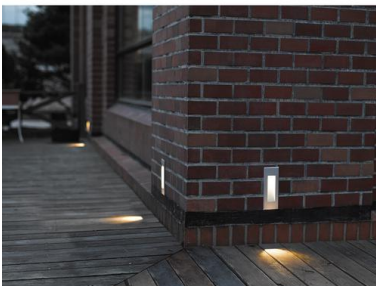

DAMBEL 543A-L0103A-04 Wall recessed DAMBEL IP65 LED SMD 3W 170lm CRI80 3000K 23° Anthracite

Dambel recessed wall, made of aluminum with a degree of protection IP65, available in two colors light gray and anthracite. The embedment depth is 7cm and the emission color is 3000K. They are luminaires designed to illuminate walkways and residential areas.

GENERAL DATA

Category	Recessed
Family	Dambel
Finish	[04] Anthracite
Location	Outdoor
Installation	Wall
Body material	Aluminum
Diffuser material	Transparent glass
Frame material	Aluminum
ETIM class	EC000481
EAN	8435256532524

LIGHT SOURCES AND BEAMS

Sources	LED SMD 3W max. 170lm 3000K CRI80
Total flux	100 lm
Energy efficiency	G
Beam	23° - Direct asymmetric

TECHNICAL DATA

Dimensions	Length x Width x Depth (mm): 171 x 66 x 69
IP	IP65
Protection class	Class I
Frequency	50/60 Hz
Input voltage	110-240V AC V
Auxiliary gear	Electronic
Lifetime	40.000 h
LED lifetime L	80
LED lifetime B	50
Weight	0.461111 Kg
Cable outlets	1
Lead wire length	180.0 mm
Cut hole box included	Yes
Cut hole dimensions	Width x Length x Depth (mm): 66 x 171 x 73
ECORAAE category I	LED-A
ECORAAE I	0.5
Flammable surfaces	Yes

DAMBEL 543A-L0103A-04 Wall recessed DAMBEL IP65 LED SMD 3W 170lm CRI80 3000K 23° Anthracite

PRODUCTS OF THE SAME FAMILY
