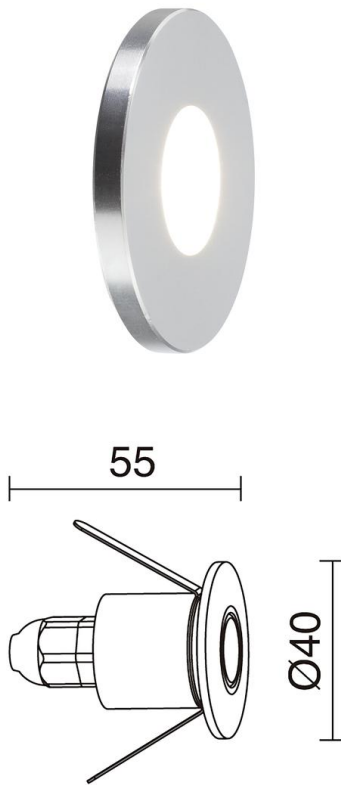

DONISI 546A-L0101A-30

Wall recessed DONISI IP65 LED COB 1W 105lm CRI80 3000K 33°

Stainless steel

Donisi recessed floor, made of aluminum with a degree of protection IP65. You have the possibility to incorporate color filters. The embedment depth is 5cm. It is designed to illuminate outdoor spaces.

GENERAL DATA

Category	Recessed
Family	Donisi
Finish	[30] Stainless steel
Location	Outdoor
Installation	Ceiling, Wall
Body material	Aluminum
Diffuser material	Prismatic glass
Frame material	Aluminum
ETIM class	EC000481
EAN	8435258612446

LIGHT SOURCES AND BEAMS

Sources	LED COB 1W 105lm 3000K CRI80
Total flux	65 lm
Energy efficiency	F
Beam	33° - Direct symmetric

TECHNICAL DATA

Dimensions	Diameter x Length (mm): 40 x 55
IP	IP65
Protection class	Class II
Frequency	50/60 Hz
Input voltage	110-240V AC V
Auxiliary gear	Electronic
Lifetime	30,000 h
LED lifetime L	80
LED lifetime B	50
Weight	0.1 Kg
Cable outlets	1
Lead wire length	450.0 mm
Cut hole dimensions	Diameter x Depth (mm): 32 x 55
ECORAAE category I	LED-A
ECORAAE I	0.25
Flammable surfaces	Yes

Wall recessed DONISI IP65 LED COB 1W 105lm CRI80 3000K 33°
Stainless steel

COMPLEMENTARY IMAGES