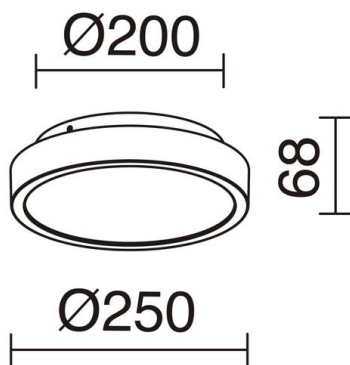

# BLERA ROUND

547A-L0118A-03 Wall Bracket BLERA ROUND IP54 LED SMD 15W  
1500lm CRI80 3000K 106° Grey

Apply Blera round is made of aluminum in gray color with IP54, it is suitable for installations on the ceiling and on the wall, its color temperature is 3000K. This version is made in a round shape. It is suitable for lighting outdoor residential areas.

## GENERAL DATA

Category	Surface
Family	Blera round
Finish	[o3] Grey
Location	Outdoor
Installation	Ceiling, Wall
Body material	Aluminum
Diffuser material	Opal polycarbonate
ETIM class	EC0028g2
EAN	8435258612453

## LIGHT SOURCES AND BEAMS

Sources	LED SMD 15W max. 1500lm 3000K CRI80
Total flux	868 lm
Energy efficiency	F
Beam	106° - Direct symmetric

## TECHNICAL DATA

Dimensions	Height x Width x Length (mm): 250 x 250 x 68
IP	IP54
Protection class	Class I
Frequency	50/60 Hz
Input voltage	110-240V AC V
Output current	300 mA
Auxiliary gear	Electronic
Lifetime	40,000 h
LED lifetime L	80
LED lifetime B	50
Weight	1.775 Kg
Cable outlets	1
ECORAE category I	LED-B
ECORAE I	0.5
Flammable surfaces	Yes
Photobiological risk group	RG1