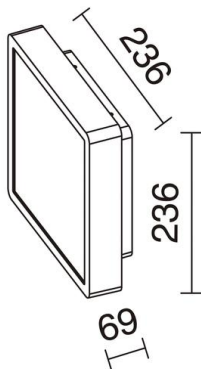

BLERA SQUARE

548B-L0118A-03 Wall Bracket BLERA SQUARE IP54 LED SMD 15W
1500lm CRI80 3000K 106° Grey

Apply Blera square is made of aluminum in gray with IP54, it is suitable for installations on the ceiling and on the wall, its color temperature is 3000K. This version is made in a square shape. It is suitable for lighting outdoor residential areas.

GENERAL DATA

Category	Surface
Family	Blera square
Finish	[03] Grey
Location	Outdoor
Installation	Ceiling, Wall
Body material	Aluminum
Diffuser material	Opal polycarbonate
ETIM class	EC0028g2
EAN	8435258612460

LIGHT SOURCES AND BEAMS

Sources	LED SMD 15W max. 1500lm 3000K CRI80
Total flux	874 lm
Energy efficiency	F
Beam	106° - Direct symmetric

TECHNICAL DATA

Dimensions	Height x Width x Length (mm): 236 x 236 x 69
IP	IP54
Protection class	Class I
Frequency	50/60 Hz
Input voltage	110-240V AC V
Output current	300 mA
Auxiliary gear	Electronic
Lifetime	40,000 h
LED lifetime L	80
LED lifetime B	50
Weight	1.775 Kg
Cable outlets	1
ECORAE category I	LED-B
ECORAE I	0.5
Flammable surfaces	Yes
Photobiological risk group	RG1