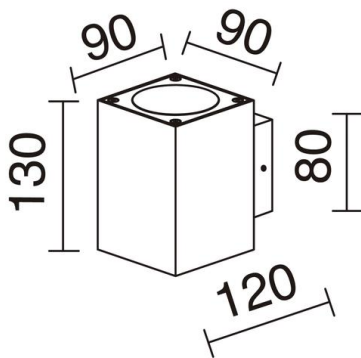

BINDÓ SQUARE

549A-L0112A-04

Wall Bracket BINDÓ SQUARE IP54 LED SMD
2x6W 872lm CRI80 3000K 23°,23° up-down
Anthracite

up and down with a color temperature of 3000K. This version is made in a square shape. It is suitable for lighting outdoor walkways.

GENERAL DATA

Category	Surface
Family	Bindó square
Finish	[04] Anthracite
Location	Outdoor
Installation	Wall
Body material	Aluminum
Diffuser material	Transparent glass
ETIM class	EC0028g2
EAN	8435258612477

LIGHT SOURCES AND BEAMS

Sources	LED SMD 2x 6W max. 2x 872lm 3000K CRI80
Energy efficiency	A++, A+, A
Beams	23° - Direct symmetric 23° - Indirect symmetric

TECHNICAL DATA

Dimensions	Height x Width x Length (mm): 130 x 90 x 120
IP	IP54
Protection class	Class I
Frequency	50/60 Hz
Input voltage	110-240V AC V
Auxiliary gear	Electronic
Lifetime	40.000 h
LED lifetime L	80
LED lifetime B	50
Weight	1.4125 Kg
Cable outlets	1
ECORAE category I	LED-B
ECORAE I	0.5
Flammable surfaces	Yes