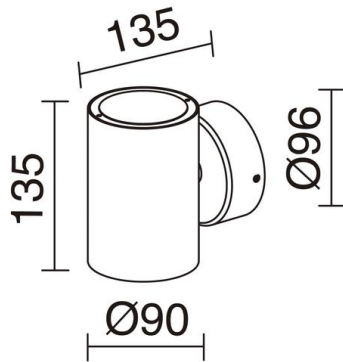

# BINDÓ ROUND

550B-L0112A-04 Wall Bracket BINDÓ ROUND IP54 LED SMD 2x6W  
872lm CRI80 3000K 23°,23° up-down Anthracite

Apply Bindó round is made of aluminum in anthracite color with IP54, it emits light in two directions up and down with a color temperature of 3000K. This version is made in a round shape. It is suitable for lighting outdoor walkways.

## GENERAL DATA

Category	Surface
Family	Bindó round
Finish	[04] Anthracite
Location	Outdoor
Installation	Wall
Body material	Aluminum
Diffuser material	Transparent glass
ETIM class	EC0028g2
EAN	8435258612484

## LIGHT SOURCES AND BEAMS

Sources	LED SMD 2x 6W max. 2x 872lm 3000K CRI80
Energy efficiency	A++, A+, A
Beams	23° - Direct symmetric 23° - Indirect symmetric

## TECHNICAL DATA

Dimensions	Height x Width x Length (mm): 135 x 90 x 135
IP	IP54
Protection class	Class I
Frequency	50/60 Hz
Input voltage	110-240V AC V
Auxiliary gear	Electronic
Lifetime	40.000 h
LED lifetime L	80
LED lifetime B	50
Weight	1.4125 Kg
Cable outlets	1
ECORAE category I	LED-B
ECORAE I	0.5
Flammable surfaces	Yes