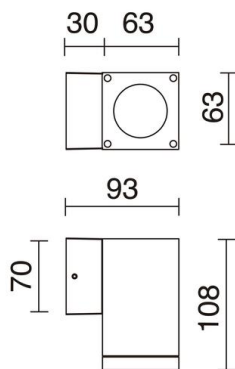

CUB 555C-G21X1A-01

Wall Bracket CUB IP54 GU10 4.50W White

Cub wall light family is made of aluminum with IP54, available in two mono and double emission versions, also in four colors: black, white, gray and anthracite. It is suitable for ceiling and wall installation. Thanks to its universal design, it is suitable for lighting outdoor walkways.

GENERAL DATA

Category	Surface
Family	Cub
Finish	[o1] White
Location	Outdoor
Installation	Wall
Body material	Aluminum
Diffuser material	Transparent glass
ETIM class	EC0028g2
EAN	8435258612972

LIGHT SOURCES AND BEAMS

Sources	GU10 LED Bulb 4.5W max.
Lamp included	No
Beam	Direct symmetric

TECHNICAL DATA

Dimensions	Height x Width x Length (mm): 108 x 63 x 93
IP	IP54
Protection class	Class I
Frequency	50/60 Hz
Input voltage	110-240V AC V
Auxiliary gear	Without equipment, not needed
Weight	0.5 Kg
Cable outlets	1
ECORAE category I	CAT-A
ECORAE I	0.5
Flammable surfaces	Yes