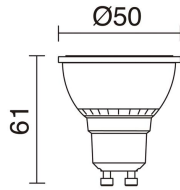

CUB 555C-G21X1A-01

Wall Bracket CUB IP54 GU10 4.50W White

Cub wall light family is made of aluminum with IP54, available in two mono and double emission versions, also in four colors: black, white, gray and anthracite. It is suitable for ceiling and wall installation. Thanks to its universal design, it is suitable for lighting outdoor walkways.

GENERAL DATA

Category	Surface
Family	Cub
Finish	[o1] White
Location	Outdoor
Installation	Wall
Body material	Aluminum
Diffuser material	Transparent glass
ETIM class	EC0028g2
EAN	8435258612972

LIGHT SOURCES AND BEAMS

Sources	GU10 LED Bulb 4.5W max.
Lamp included	No
Beam	Direct symmetric

TECHNICAL DATA

Dimensions	Height x Width x Length (mm): 108 x 63 x 93
IP	IP54
Protection class	Class I
Frequency	50/60 Hz
Input voltage	110-240V AC V
Auxiliary gear	Without equipment, not needed
Weight	0.5 Kg
Cable outlets	1
ECORAE category I	CAT-A
ECORAE I	0.5
Flammable surfaces	Yes

CUB 555C-G21X1A-01

Wall Bracket CUB IP54 GU10 4.50W White

RECOMMENDED ACCESSORIES

578A-L2105A-02
Lamp LED PRO GU10 LED Bulb
4.50W 300lm CRI80 4000K 38°
White

Input voltage	110-240V AC
Frequency	50/60
Wattage (W)	4.5
IP	IP20
Protection class	Class I