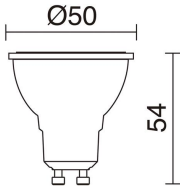

GENERAL DATA

Category	Surface
Family	Cub
Finish	[o1] White
Location	Outdoor
Installation	Wall
Body material	Aluminum
Diffuser material	Transparent glass
ETIM class	EC0028g2
EAN	8435258612972

LIGHT SOURCES AND BEAMS

Sources	GU10 LED Bulb 4.5W max.
Lamp included	No
Beam	Direct symmetric

TECHNICAL DATA

Dimensions	Height x Width x Length (mm): 108 x 63 x 93
IP	IP54
Protection class	Class I
Frequency	50/60 Hz
Input voltage	110-240V AC V
Auxiliary gear	Without equipment, not needed
Weight	0.5 Kg
Cable outlets	1
ECORAE category I	CAT-A
ECORAE I	0.5
Flammable surfaces	Yes

CUB 555C-G21X1A-01

Wall Bracket CUB IP54 GU10 4.50W White

RECOMMENDED ACCESSORIES

578A-L2105A-02
Lamp LED PRO GU10 LED Bulb
4.50W 300lm CRI80 4000K 38°
White

Input voltage	110-240V AC
Frequency	50/60
Wattage (W)	4.5
IP	IP20
Protection class	Class I