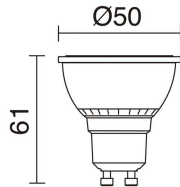

CUB 555C-G21X1A-03

Wall Bracket CUB IP54 GU10 4.50W Grey

RECOMMENDED ACCESSORIES

578A-L2105A-02
Lamp LED PRO GU10 LED Bulb
4.50W 300lm CRI80 4000K 38°
White

Input voltage	110-240V AC
Frequency	50/60
Wattage (W)	4.5
IP	IP20
Protection class	Class I