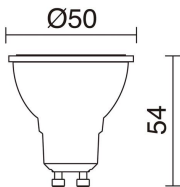

578A-L2104A-02
Lamp LED PRO GU10 3.50W 36°
White

Input voltage	110-240V AC
Frequency	50/60
IP	IP20
Protection class	Class I