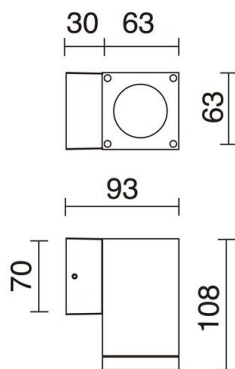

CUB 555C-G21X1A-03

Wall Bracket CUB IP54 GU10 4.50W Grey

Cub wall light family is made of aluminum with IP54, available in two mono and double emission versions, also in four colors: black, white, gray and anthracite. It is suitable for ceiling and wall installation. Thanks to its universal design, it is suitable for lighting outdoor walkways.

GENERAL DATA

Category	Surface
Family	Cub
Finish	[03] Grey
Location	Outdoor
Installation	Wall
Body material	Aluminum
Diffuser material	Transparent glass
ETIM class	EC0028g2
EAN	8435256523911

LIGHT SOURCES AND BEAMS

Sources	GU10 LED Bulb 4.5W max.
Lamp included	No
Beam	Direct symmetric

TECHNICAL DATA

Dimensions	Height x Width x Length (mm): 108 x 63 x 93
IP	IP54
Protection class	Class I
Frequency	50/60 Hz
Input voltage	110-240V AC V
Auxiliary gear	Without equipment, not needed
Weight	0.5 Kg
Cable outlets	1
ECORAAE category I	CAT-A
ECORAAE I	0.5
Flammable surfaces	Yes