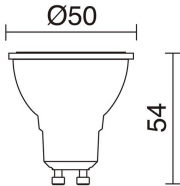

Sources	GU10 LED Bulb 4.5W max.
Lamp included	No
Beam	Direct symmetric

**TECHNICAL DATA**

Dimensions	Height x Width x Length (mm): 108 x 63 x 93
IP	IP54
Protection class	Class I
Frequency	50/60 Hz
Input voltage	110-240V AC V
Auxiliary gear	Without equipment, not needed
Weight	0.5 Kg
Cable outlets	1
ECORAAE category I	CAT-A
ECORAAE I	0.5
Flammable surfaces	Yes

**CUB** 555C-G21X1A-03

Wall Bracket CUB IP54 GU10 4.50W Grey

**RECOMMENDED ACCESSORIES**

**578A-L2105A-02**  
Lamp LED PRO GU10 LED Bulb  
4.50W 300lm CRI80 4000K 38°  
White

Input voltage	110-240V AC
Frequency	50/60
Wattage (W)	4.5
IP	IP20
Protection class	Class I