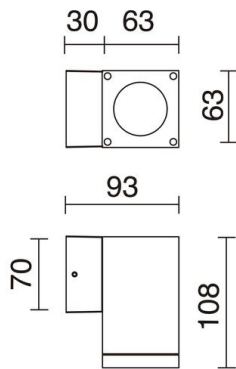

CUB 555C-G21X1A-04

Wall Bracket CUB IP54 GU10 4.50W Anthracite