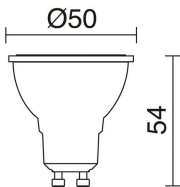

578A-L2104A-02
Lamp LED PRO GU10 3,50W 36°
White

Input voltage	110-240V AC
Frequency	50/60
IP	IP20
Protection class	Class I