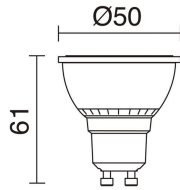

GENERAL DATA

Category	Surface
Family	Cub
Finish	[04] Anthracite
Location	Outdoor
Installation	Wall
Body material	Aluminum
Diffuser material	Transparent glass
ETIM class	EC0028g2
EAN	8435256523928

LIGHT SOURCES AND BEAMS

Sources	GU10 LED Bulb 4.5W max.
Lamp included	No
Beam	Direct symmetric

TECHNICAL DATA

Dimensions	Height x Width x Length (mm): 108 x 63 x 93
IP	IP54
Protection class	Class I
Frequency	50/60 Hz
Input voltage	110-240V AC V
Auxiliary gear	Without equipment, not needed
Weight	0.5 Kg
Cable outlets	1
ECORAE category I	CAT-A
ECORAE I	0.5
Flammable surfaces	Yes

CUB 555C-G21X1A-04

Wall Bracket CUB IP54 GU10 4.50W Anthracite

RECOMMENDED ACCESSORIES

578A-L2105A-02
Lamp LED PRO GU10 LED Bulb
4.50W 300lm CRI80 4000K 38°
White

Input voltage	110-240V AC
Frequency	50/60
Wattage (W)	4.5
IP	IP20
Protection class	Class I