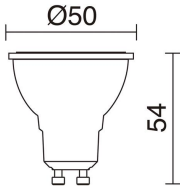

Sources	GU10 LED Bulb 4.5W max.
Lamp included	No
Beam	Direct symmetric

TECHNICAL DATA

Dimensions	Height x Width x Length (mm): 108 x 63 x 93
IP	IP54
Protection class	Class I
Frequency	50/60 Hz
Input voltage	110-240V AC V
Auxiliary gear	Without equipment, not needed
Weight	0.5 Kg
Cable outlets	1
ECORAE category I	CAT-A
ECORAE I	0.5
Flammable surfaces	Yes

CUB 555C-G21X1A-04

Wall Bracket CUB IP54 GU10 4.50W Anthracite

RECOMMENDED ACCESSORIES

578A-L2105A-02
Lamp LED PRO GU10 LED Bulb
4.50W 300lm CRI80 4000K 38°
White

Input voltage	110-240V AC
Frequency	50/60
Wattage (W)	4.5
IP	IP20
Protection class	Class I