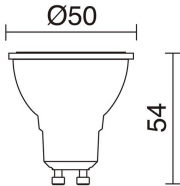

GENERAL DATA

Category	Surface
Family	Cub
Finish	[o1] White
Location	Outdoor
Installation	Wall
Body material	Aluminum
Diffuser material	Transparent glass
ETIM class	EC0028g2
EAN	8435256523935

LIGHT SOURCES AND BEAMS

Sources	GU10 LED Bulb 2x 4.5W max.
Lamp included	No
Beams	Direct symmetric Indirect symmetric

TECHNICAL DATA

Dimensions	Height x Width x Length (mm): 171 x 63 x 93
IP	IP54
Protection class	Class I
Frequency	50/60 Hz
Input voltage	110-240V AC V
Auxiliary gear	Without equipment, not needed
Weight	0.61 Kg
Cable outlets	1
ECORAAE category I	CAT-A
ECORAAE I	0.5
Flammable surfaces	Yes

CUB 555D-G21X1A-01

Wall Bracket CUB IP54 GU10 2x4.50W up-down White

RECOMMENDED ACCESSORIES

578A-L2105A-02
Lamp LED PRO GU10 LED Bulb
4.50W 300lm CRI80 4000K 38°
White

Input voltage	110-240V AC
Frequency	50/60
Wattage (W)	4.5
IP	IP20
Protection class	Class I