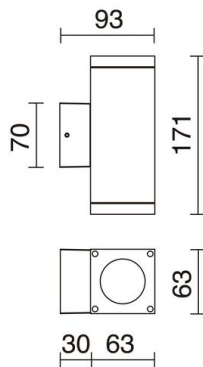

CUB 555D-G21X1A-01

Wall Bracket CUB IP54 GU10 2x4.50W up-down White

Cub wall light family is made of aluminum with IP54, available in two mono and double emission versions, also in four colors: black, white, gray and anthracite. It is suitable for ceiling and wall installation. Thanks to its universal design, it is suitable for lighting outdoor walkways.

GENERAL DATA

Category	Surface
Family	Cub
Finish	[o1] White
Location	Outdoor
Installation	Wall
Body material	Aluminum
Diffuser material	Transparent glass
ETIM class	EC0028g2
EAN	8435256523935

LIGHT SOURCES AND BEAMS

Sources	GU10 LED Bulb 2x 4.5W max.
Lamp included	No
Beams	Direct symmetric Indirect symmetric

TECHNICAL DATA

Dimensions	Height x Width x Length (mm): 171 x 63 x 93
IP	IP54
Protection class	Class I
Frequency	50/60 Hz
Input voltage	110-240V AC V
Auxiliary gear	Without equipment, not needed
Weight	0.61 Kg
Cable outlets	1
ECORAAE category I	CAT-A
ECORAAE I	0.5
Flammable surfaces	Yes