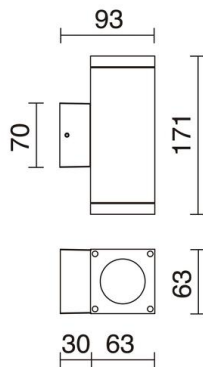

CUB 555D-G21X1A-03

Wall Bracket CUB IP54 GU10 2x4.50W up-down Grey

Cub wall light family is made of aluminum with IP54, available in two mono and double emission versions, also in four colors: black, white, gray and anthracite. It is suitable for ceiling and wall installation. Thanks to its universal design, it is suitable for lighting outdoor walkways.

GENERAL DATA

Category	Surface
Family	Cub
Finish	[03] Grey
Location	Outdoor
Installation	Wall
Body material	Aluminum
Diffuser material	Transparent glass
ETIM class	EC0028g2
EAN	8435256523980

LIGHT SOURCES AND BEAMS

Sources	GU10 LED Bulb 2x 4.5W max.
Lamp included	No
Beams	Direct symmetric Indirect symmetric

TECHNICAL DATA

Dimensions	Height x Width x Length (mm): 171 x 63 x 93
IP	IP54
Protection class	Class I
Frequency	50/60 Hz
Input voltage	110-240V AC V
Auxiliary gear	Without equipment, not needed
Weight	0.61 Kg
Cable outlets	1
ECORAAE category I	CAT-A
ECORAAE I	0.5
Flammable surfaces	Yes