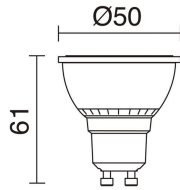

CUB 555D-G21X1A-03

Wall Bracket CUB IP54 GU10 2x4.50W up-down Grey

Cub wall light family is made of aluminum with IP54, available in two mono and double emission versions, also in four colors: black, white, gray and anthracite. It is suitable for ceiling and wall installation. Thanks to its universal design, it is suitable for lighting outdoor walkways.

GENERAL DATA

Category	Surface
Family	Cub
Finish	[03] Grey
Location	Outdoor
Installation	Wall
Body material	Aluminum
Diffuser material	Transparent glass
ETIM class	EC0028g2
EAN	8435256523980

LIGHT SOURCES AND BEAMS

Sources	GU10 LED Bulb 2x 4.5W max.
Lamp included	No
Beams	Direct symmetric Indirect symmetric

TECHNICAL DATA

Dimensions	Height x Width x Length (mm): 171 x 63 x 93
IP	IP54
Protection class	Class I
Frequency	50/60 Hz
Input voltage	110-240V AC V
Auxiliary gear	Without equipment, not needed
Weight	0.61 Kg
Cable outlets	1
ECORAAE category I	CAT-A
ECORAAE I	0.5
Flammable surfaces	Yes

CUB 555D-G21X1A-03

Wall Bracket CUB IP54 GU10 2x4.50W up-down Grey

RECOMMENDED ACCESSORIES

578A-L2105A-02
Lamp LED PRO GU10 LED Bulb
4.50W 300lm CRI80 4000K 38°
White

Input voltage	110-240V AC
Frequency	50/60
Wattage (W)	4.5
IP	IP20
Protection class	Class I