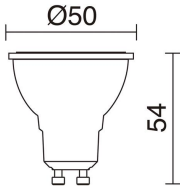

GENERAL DATA

Category	Surface
Family	Cub
Finish	[03] Grey
Location	Outdoor
Installation	Wall
Body material	Aluminum
Diffuser material	Transparent glass
ETIM class	EC0028g2
EAN	8435256523980

LIGHT SOURCES AND BEAMS

Sources	GU10 LED Bulb 2x 4.5W max.
Lamp included	No
Beams	Direct symmetric Indirect symmetric

TECHNICAL DATA

Dimensions	Height x Width x Length (mm): 171 x 63 x 93
IP	IP54
Protection class	Class I
Frequency	50/60 Hz
Input voltage	110-240V AC V
Auxiliary gear	Without equipment, not needed
Weight	0.61 Kg
Cable outlets	1
ECORAAE category I	CAT-A
ECORAAE I	0.5
Flammable surfaces	Yes

CUB 555D-G21X1A-03

Wall Bracket CUB IP54 GU10 2x4.50W up-down Grey

RECOMMENDED ACCESSORIES

578A-L2105A-02
Lamp LED PRO GU10 LED Bulb
4.50W 300lm CRI80 4000K 38°
White

Input voltage	110-240V AC
Frequency	50/60
Wattage (W)	4.5
IP	IP20
Protection class	Class I