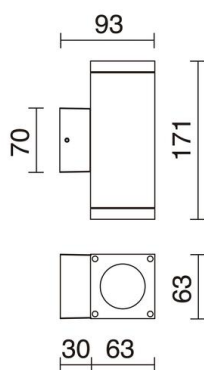

CUB 555D-G21X1A-04

Wall Bracket CUB IP54 GU10 2x4.50W up-down Anthracite

Cub wall light family is made of aluminum with IP54, available in two mono and double emission versions, also in four colors: black, white, gray and anthracite. It is suitable for ceiling and wall installation. Thanks to its universal design, it is suitable for lighting outdoor walkways.

GENERAL DATA

Category	Surface
Family	Cub
Finish	[04] Anthracite
Location	Outdoor
Installation	Wall
Body material	Aluminum
Diffuser material	Transparent glass
ETIM class	EC0028g2
EAN	8435256523997

LIGHT SOURCES AND BEAMS

Sources	GU10 LED Bulb 2x 4.5W max.
Lamp included	No
Beams	Direct symmetric Indirect symmetric

TECHNICAL DATA

Dimensions	Height x Width x Length (mm): 171 x 63 x 93
IP	IP54
Protection class	Class I
Frequency	50/60 Hz
Input voltage	110-240V AC V
Auxiliary gear	Without equipment, not needed
Weight	0.61 Kg
Cable outlets	1
ECORAE category I	CAT-A
ECORAE I	0.5
Flammable surfaces	Yes