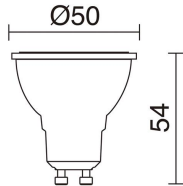

## LIGHT SOURCES AND BEAMS

Sources	GU10 LED Bulb 2x 4.5W max.
Lamp included	No
Beams	Direct symmetric Indirect symmetric

## TECHNICAL DATA

Dimensions	Height x Width x Length (mm): 171 x 63 x 93
IP	IP54
Protection class	Class I
Frequency	50/60 Hz
Input voltage	110-240V AC V
Auxiliary gear	Without equipment, not needed
Weight	0.61 Kg
Cable outlets	1
ECORAE category I	CAT-A
ECORAE I	0.5
Flammable surfaces	Yes

**CUB** 555D-G21X1A-04

Wall Bracket CUB IP54 GU10 2x4.50W up-down Anthracite

**RECOMMENDED ACCESSORIES**

**578A-L2105A-02**  
Lamp LED PRO GU10 LED Bulb  
4.50W 300lm CRI80 4000K 38°  
White

Input voltage	110-240V AC
Frequency	50/60
Wattage (W)	4.5
IP	IP20
Protection class	Class I