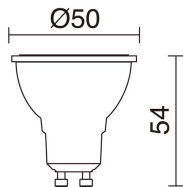

578A-L2104A-02
Lamp LED PRO GU10 3.50W 36°
White

Input voltage	110-240V AC
Frequency	50/60
IP	IP20
Protection class	Class I