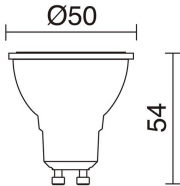

GENERAL DATA

Category	Surface
Family	Cub
Finish	[02] Black
Location	Outdoor
Installation	Ceiling
Body material	Aluminum
Diffuser material	Transparent glass
ETIM class	EC0028g2
EAN	8435258619407

LIGHT SOURCES AND BEAMS

Sources	GU10 PAR16 4.5W max.
Lamp included	No
Beam	Direct symmetric

TECHNICAL DATA

Dimensions	Length x Width x Height (mm): 63 x 63 x 90
IP	IP54
Protection class	Class I
Frequency	50/60 Hz
Input voltage	110-240V AC V
Auxiliary gear	Without equipment, not needed
Weight	0.35 Kg
Cable outlets	1
ECORAE category I	CAT-A
ECORAE I	0.15

CUB 555E-G21X1A-02

Surface Mounted CUB IP54 GU10 4.50W Black

RECOMMENDED ACCESSORIES

578A-L2105A-02
Lamp LED PRO GU10 LED Bulb
4.50W 300lm CRI80 4000K 38°
White

Input voltage	110-240V AC
Frequency	50/60
Wattage (W)	4.5
IP	IP20
Protection class	Class I