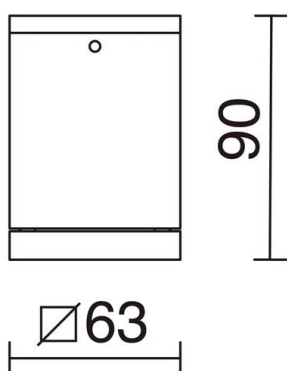

CUB 555E-G21X1A-02

Surface Mounted CUB IP54 GU10 4.50W Black

Cub wall light family is made of aluminum with IP54, available in two mono and double emission versions, also in four colors: black, white, gray and anthracite. It is suitable for ceiling and wall installation. Thanks to its universal design, it is suitable for lighting outdoor walkways.

GENERAL DATA

Category	Surface
Family	Cub
Finish	[02] Black
Location	Outdoor
Installation	Ceiling
Body material	Aluminum
Diffuser material	Transparent glass
ETIM class	EC0028g2
EAN	8435258619407

LIGHT SOURCES AND BEAMS

Sources	GU10 PAR16 4.5W max.
Lamp included	No
Beam	Direct symmetric

TECHNICAL DATA

Dimensions	Length x Width x Height (mm): 63 x 63 x 90
IP	IP54
Protection class	Class I
Frequency	50/60 Hz
Input voltage	110-240V AC V
Auxiliary gear	Without equipment, not needed
Weight	0.35 Kg
Cable outlets	1
ECORAE category I	CAT-A
ECORAE I	0.15