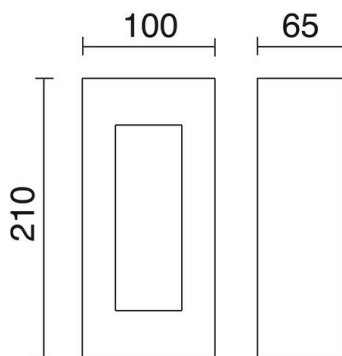

RECTANGLE

562A-L0109B-04 Wall Bracket RECTANGLE IP65 LED SMD AC 9W 1160lm
CRI80 3000K Anthracite

Rectangle family of wall lights is made of aluminum in a rectangular shape with IP65, available in white, gray and anthracite. It is installed on the wall or on the ceiling, in addition you can choose between two sizes and two color temperatures of 3000K and 4000K. It is suitable for illuminating outdoor residential and commercial areas.

GENERAL DATA

Category	Surface
Family	Rectangle
Finish	[04] Anthracite
Location	Outdoor
Installation	Ceiling, Wall
Body material	Aluminum
Diffuser material	Opalized crystal
ETIM class	EC0028g2
EAN	8435256521283

LIGHT SOURCES AND BEAMS

Sources	LED SMD AC 9W max. 1160lm 3000K CRI80
Energy efficiency	A+
Beam	Direct symmetric

TECHNICAL DATA

Dimensions	Length x Height x Width (mm): 210 x 100 x 65
IP	IP65
Corrosion resistance	Yes
Protection class	Class I
Frequency	50/60 Hz
Input voltage	220-240V AC V
Auxiliary gear	Electronic
Lifetime	50.000 h
LED lifetime L	80
LED lifetime B	50
Weight	1.3 Kg
Cable outlets	1
ECORAE category I	LED-B
ECORAE I	0.5