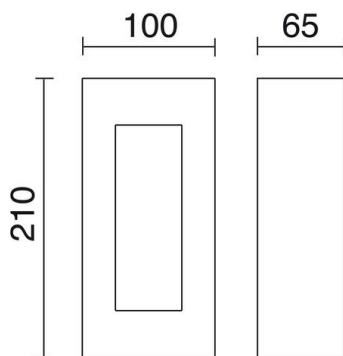

# RECTANGLE 562A-L0209B-04 Wall Bracket RECTANGLE IP65 LED SMD AC 9W 1240lm CRI80 4000K Anthracite

Rectangle family of wall lights is made of aluminum in a rectangular shape with IP65, available in white, gray and anthracite. It is installed on the wall or on the ceiling, in addition you can choose between two sizes and two color temperatures of 3000K and 4000K. It is suitable for illuminating outdoor residential and commercial areas.

### GENERAL DATA

Category	Surface
Family	Rectangle
Finish	[04] Anthracite
Location	Outdoor
Installation	Ceiling, Wall
Body material	Aluminum
Diffuser material	Opalized crystal
ETIM class	EC0028g2
EAN	8435256521313

### LIGHT SOURCES AND BEAMS

Sources	LED SMD AC 9W max. 1240lm 4000K CRI80
Energy efficiency	A+
Beam	Direct symmetric

### TECHNICAL DATA

Dimensions	Length x Height x Width (mm): 210 x 100 x 65
IP	IP65
Corrosion resistance	Yes
Protection class	Class I
Frequency	50/60 Hz
Input voltage	220-240V AC V
Auxiliary gear	Electronic
Lifetime	50.000 h
LED lifetime L	80
LED lifetime B	50
Weight	1.3 Kg
Cable outlets	1
ECORAE category I	LED-B
ECORAE I	0.5