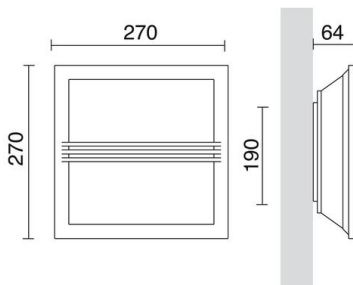

LUCAS 563A-L0120B-03 Wall Bracket/ Ceiling Fixture LUCAS IP65 LED SMD AC 19.50W 2350lm CRI80 3000K Grey

Lucas family contains LED fixtures anthracite and gray. They are aluminum and polycarbonate opal, have IP65, 30.000 hours life and are resistant to corrosion. These sconces are easy to assemble both the roof and the wall, so they are ideal to illuminate any outdoor area.

GENERAL DATA

Category	Surface
Family	Lucas
Finish	[03] Grey
Location	Outdoor
Installation	Ceiling, Wall
Body material	Aluminum
Diffuser material	Opal polycarbonate
ETIM class	EC0028g2
EAN	8435256521566

LIGHT SOURCES AND BEAMS

Sources	LED SMD AC 19.5W max. 2350lm 3000K CRI80
Energy efficiency	A++, A+, A
Beam	Diffuse

TECHNICAL DATA

Dimensions	Length x Height x Width (mm): 270 x 270 x 64
IP	IP65
Corrosion resistance	Yes
Protection class	Class I
Frequency	50/60 Hz
Input voltage	220-240V AC V
Auxiliary gear	Electronic
Lifetime	30,000 h
LED lifetime L	80
LED lifetime B	20
Weight	1.65 Kg
Cable outlets	1
ECORAE category I	LED-B
ECORAE I	0.5