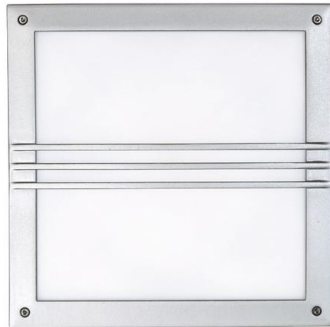

LUCAS 563A-L0120B-03 Wall Bracket/ Ceiling Fixture LUCAS IP65 LED SMD AC 19.50W 2350lm CRI80 3000K Grey

Lucas family contains LED fixtures anthracite and gray. They are aluminum and polycarbonate opal, have IP65, 30.000 hours life and are resistant to corrosion. These sconces are easy to assemble both the roof and the wall, so they are ideal to illuminate any outdoor area.

GENERAL DATA

Category	Surface
Family	Lucas
Finish	[03] Grey
Location	Outdoor
Installation	Ceiling, Wall
Body material	Aluminum
Diffuser material	Opal polycarbonate
ETIM class	EC0028g2
EAN	8435256521566

LIGHT SOURCES AND BEAMS

Sources	LED SMD AC 19.5W max. 2350lm 3000K CRI80
Energy efficiency	A++, A+, A
Beam	Diffuse

TECHNICAL DATA

Dimensions	Length x Height x Width (mm): 270 x 270 x 64
IP	IP65
Corrosion resistance	Yes
Protection class	Class I
Frequency	50/60 Hz
Input voltage	220-240V AC V
Auxiliary gear	Electronic
Lifetime	30,000 h
LED lifetime L	80
LED lifetime B	20
Weight	1.65 Kg
Cable outlets	1
ECORAE category I	LED-B
ECORAE I	0.5