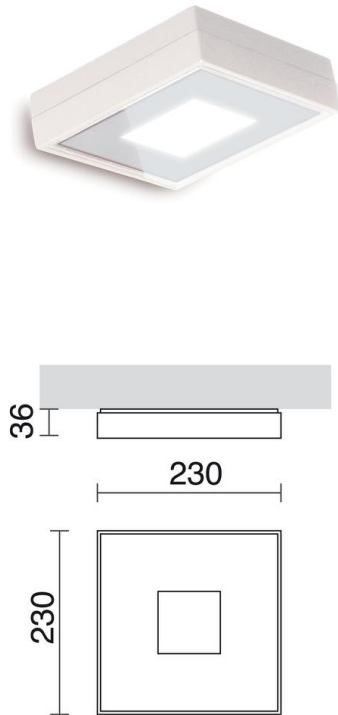

**VIENA** 569A-L0130B-01 Wall Bracket VIENA IP65 LED COB 30W 3600lm CRI85 3000K 110° White

Familia Viena is made of aluminum and polycarbonate matted with IP65 and a color temperature of 3000K. It is made up of round-shaped wall / ceiling lights. The wall lights are made in different sizes. It is suitable for lighting outdoor pathways.

**GENERAL DATA**

Category	Surface
Family	Viena
Finish	[01] White
Location	Outdoor
Installation	Ceiling, Wall
Body material	Aluminum
Diffuser material	Opal polycarbonate
ETIM class	EC0028g2
EAN	8435256522143

**LIGHT SOURCES AND BEAMS**

Sources	LED COB 30W max. 3600lm 3000K CRI85
Total flux	3230 lm
Energy efficiency	E
Beam	110° - Direct symmetric

**TECHNICAL DATA**

Dimensions	Length x Width x Height (mm): 230 x 230 x 36
IP	IP65
IP2	IP44
IK	08
Corrosion resistance	Yes
Protection class	Class I
Frequency	50/60 Hz
Input voltage	220-240V AC V
Output current	800 mA
Power factor	0.95
Auxiliary gear	Electronic
Auxiliary equipment brand	TCI
Glow wire temperature	850.0 °C
Lifetime	50,000 h
LED lifetime L	80
LED lifetime B	10
Weight	2.0 Kg
Cable outlets	1
ECORAE category I	LED-B
ECORAE I	0.5

---

Viena Round L Viena Round M Viena Square M Viena Square S Viena Square Wall