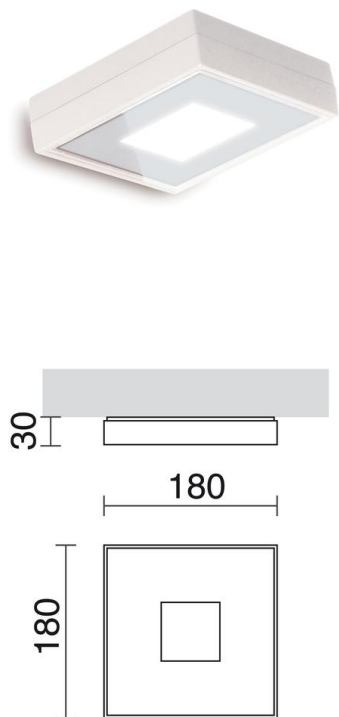

# VIENA 569B-L0112B-01 Wall Bracket VIENA IP65 LED COB 12W 1700lm CRI85 3000K 110° White

Familia Viena is made of aluminum and polycarbonate matted with IP65 and a color temperature of 3000K. It is made up of round-shaped wall / ceiling lights. The wall lights are made in different sizes. It is suitable for lighting outdoor pathways.

## GENERAL DATA

Category	Surface
Family	Viena
Finish	[01] White
Location	Outdoor
Installation	Ceiling, Wall
Body material	Aluminum
Diffuser material	Opal polycarbonate
ETIM class	EC0028g2
EAN	8435256522150

## LIGHT SOURCES AND BEAMS

Sources	LED COB 12W max. 1700lm 3000K CRI85
Total flux	1453 lm
Energy efficiency	E
Beam	110° - Direct symmetric

## TECHNICAL DATA

Dimensions	Height x Width x Length (mm): 180 x 180 x 30
IP	IP65
IP2	IP44
IK	08
Corrosion resistance	Yes
Protection class	Class I
Frequency	50/60 Hz
Input voltage	220-240V AC V
Auxiliary gear	Electronic
Glow wire temperature	850.0 °C
Lifetime	50,000 h
LED lifetime L	80
LED lifetime B	10
Weight	1.2 Kg
Cable outlets	1
ECORAE category I	LED-B
ECORAE I	0.5
Photobiological risk group	RG1