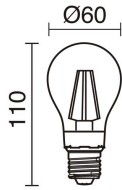

DAIRA 575A-G05X1A-04

Wall Bracket/ Ceiling Fixture DAIRA IP65 E27 2x42W Anthracite

RECOMMENDED ACCESSORIES

632C-L0506B-01
Lamp LED FILAMENT E27 LED
Bulb 6W 800lm CRI80 2700K 360°

Input voltage	110-240V AC
Frequency	50/60
Wattage (W)	6.0
IP	IP20
Protection class	Class I