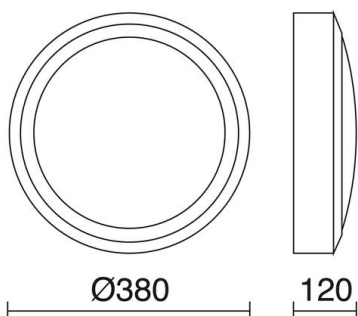

DAIRA 575A-G05X1A-04

Wall Bracket/ Ceiling Fixture DAIRA IP65 E27 2x42W Anthracite

Daira family of wall lights is made of aluminum with IP65, available in two versions with grille and without, also in three colors white, gray and brown. It is suitable for ceiling and wall installation. Thanks to its universal design it is suitable for illuminating outdoor residential areas.

GENERAL DATA

Category	Surface
Family	Daira
Finish	[04] Anthracite
Location	Outdoor
Installation	Ceiling, Wall
Body material	Aluminum
Diffuser material	Opal polycarbonate
ETIM class	EC0028g2
EAN	8435256522570

LIGHT SOURCES AND BEAMS

Sources	E27 LED Bulb/TC-TSE/HAL 2x 42W max.
Lamp included	No
Beam	Direct symmetric

TECHNICAL DATA

Dimensions	Diameter x Length (mm): 380 x 120
IP	IP65
IK	08
Corrosion resistance	Yes
Protection class	Class I
Frequency	50/60 Hz
Input voltage	110-240V AC V
Auxiliary gear	Without equipment, not needed
Glow wire temperature	850.0 °C
Weight	1.0 Kg
Cable outlets	2
ECORAE category I	CAT-B
ECORAE I	0.5