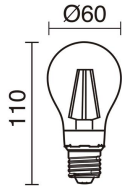

LIGHT SOURCES AND BEAMS

Sources	E27 LED Bulb/TC-TSE/HAL 2x 42W max.
Lamp included	No
Beam	Direct symmetric

TECHNICAL DATA

Dimensions	Diameter x Length (mm): 380 x 120
IP	IP65
IK	08
Corrosion resistance	Yes
Protection class	Class I
Frequency	50/60 Hz
Input voltage	110-240V AC V
Auxiliary gear	Without equipment, not needed
Glow wire temperature	850.0 °C
Weight	1.0 Kg
Cable outlets	2
ECORAE category I	CAT-B
ECORAE I	0.5

DAIRA 575A-G05X1A-04

Wall Bracket/ Ceiling Fixture DAIRA IP65 E27 2x42W Anthracite

RECOMMENDED ACCESSORIES

632C-L0506B-01
Lamp LED FILAMENT E27 LED
Bulb 6W 800lm CRI80 2700K 360°

Input voltage	110-240V AC
Frequency	50/60
Wattage (W)	6.0
IP	IP20
Protection class	Class I