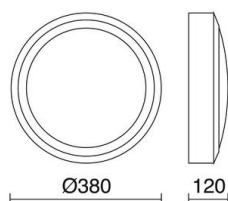

DAIRA 575A-L0129R-01

Wall Bracket/ Ceiling Fixture DAIRA IP65 LED SMD 29W 3830lm CRI80
3000K 120° White

Daira family of wall lights is made of aluminum with IP65, available in two versions with grille and without, also in three colors white, gray and brown. It is suitable for ceiling and wall installation. Thanks to its universal design it is suitable for illuminating outdoor residential areas.

GENERAL DATA

Category	Surface
Family	Daira
Finish	[01] White
Location	Outdoor
Installation	Ceiling, Wall
Body material	Aluminum
Diffuser material	Opal polycarbonate
ETIM class	EC0028g2
EAN	8433264159689

LIGHT SOURCES AND BEAMS

Sources	LED SMD 29W 3830lm 3000K CRI80
Total flux	1690 lm
Energy efficiency	E
Beam	120° - Direct symmetric

TECHNICAL DATA

Dimensions	Diameter x Width (mm): 380 x 120
IP	IP65
IK	08
Corrosion resistance	No
Protection class	Class I
Frequency	50/60 Hz
Input voltage	220-240V AC V
Power factor	0.9
Auxiliary gear	Electronic
Glow wire temperature	850.0 °C
Lifetime	40.000 h
LED lifetime L	70
LED lifetime B	20
Weight	4.5 Kg
Cable outlets	2
ECORAE category I	LED-B
ECORAE I	0.5
Emergency light	Yes
Average emergency time	3.0 h