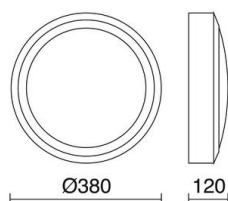

DAIRA 575A-L0129R-04

Wall Bracket/ Ceiling Fixture DAIRA IP65 LED SMD 29W 3830lm CRI80
3000K 120° Anthracite

Daira family of wall lights is made of aluminum with IP65, available in two versions with grille and without, also in three colors white, gray and brown. It is suitable for ceiling and wall installation. Thanks to its universal design it is suitable for illuminating outdoor residential areas.

GENERAL DATA

Category	Surface
Family	Daira
Finish	[04] Anthracite
Location	Outdoor
Installation	Ceiling, Wall
Body material	Aluminum
Diffuser material	Opal polycarbonate
ETIM class	EC0028g2
EAN	8433264159696

LIGHT SOURCES AND BEAMS

Sources	LED SMD 29W 3830lm 3000K CRI80
Total flux	1690 lm
Energy efficiency	E
Beam	120° - Direct symmetric

TECHNICAL DATA

Dimensions	Diameter x Width (mm): 380 x 120
IP	IP65
IK	08
Corrosion resistance	No
Protection class	Class I
Frequency	50/60 Hz
Input voltage	220-240V AC V
Power factor	0.9
Auxiliary gear	Electronic
Glow wire temperature	850.0 °C
Lifetime	40.000 h
LED lifetime L	70
LED lifetime B	20
Weight	4.5 Kg
Cable outlets	2
ECORAE category I	LED-B
ECORAE I	0.5
Emergency light	Yes
Average emergency time	3.0 h