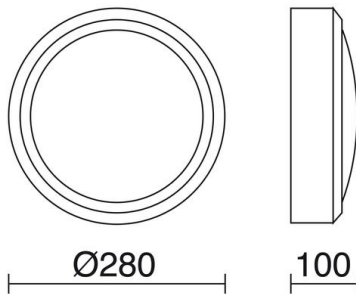

DAIRA 575B-G05X1A-01

Wall Bracket/ Ceiling Fixture DAIRA IP65 E27 42W White

Daira family of wall lights is made of aluminum with IP65, available in two versions with grille and without, also in three colors white, gray and brown. It is suitable for ceiling and wall installation. Thanks to its universal design it is suitable for illuminating outdoor residential areas.

GENERAL DATA

Category	Surface
Family	Daira
Finish	[01] White
Location	Outdoor
Installation	Ceiling, Wall
Body material	Aluminum
Diffuser material	Opal polycarbonate
ETIM class	EC0028g2
EAN	8435256522716

LIGHT SOURCES AND BEAMS

Sources	E27 LED Bulb/TC-TSE/HAL 42W max.
Lamp included	No
Beam	Direct symmetric

TECHNICAL DATA

Dimensions	Diameter x Length (mm): 280 x 100
IP	IP65
IK	08
Corrosion resistance	Yes
Protection class	Class I
Frequency	50/60 Hz
Input voltage	110-240V AC V
Auxiliary gear	Without equipment, not needed
Glow wire temperature	850.0 °C
Weight	1.0 Kg
Cable outlets	2
ECORAE category I	CAT-B
ECORAE I	0.5