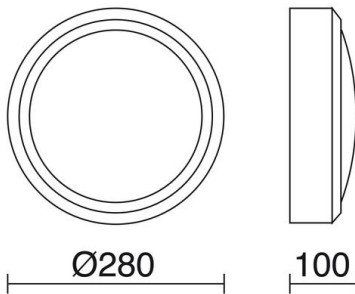

# DAIRA 575B-G05X1A-04

Wall Bracket/ Ceiling Fixture DAIRA IP65 E27 42W Anthracite

Daira family of wall lights is made of aluminum with IP65, available in two versions with grille and without, also in three colors white, gray and brown. It is suitable for ceiling and wall installation. Thanks to its universal design it is suitable for illuminating outdoor residential areas.

### GENERAL DATA

Category	Surface
Family	Daira
Finish	[04] Anthracite
Location	Outdoor
Installation	Ceiling, Wall
Body material	Aluminum
Diffuser material	Opal polycarbonate
ETIM class	EC0028g2
EAN	8435256522808

### TECHNICAL DATA

Dimensions	Diameter x Length (mm): 280 x 100
IP	IP65
IK	08
Corrosion resistance	Yes
Protection class	Class I
Frequency	50/60 Hz
Input voltage	110-240V AC V
Auxiliary gear	Without equipment, not needed
Glow wire temperature	850.0 °C
Weight	1.0 Kg
Cable outlets	2
ECORAE category I	CAT-B
ECORAE I	0.5