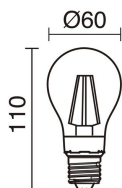

DAIRA 575B-G05X1A-04

Wall Bracket/ Ceiling Fixture DAIRA IP65 E27 42W Anthracite

RECOMMENDED ACCESSORIES

632C-L0506B-01
Lamp LED FILAMENT E27 LED
Bulb 6W 800lm CRI80 2700K 360°

Input voltage	110-240V AC
Frequency	50/60
Wattage (W)	6.0
IP	IP20
Protection class	Class I