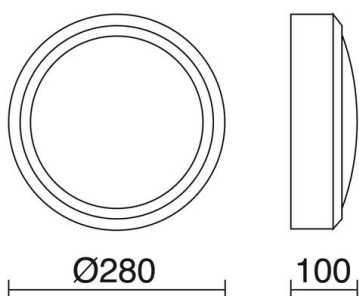

DAIRA 575B-L0118B-01 Wall Bracket/ Ceiling Fixture DAIRA IP65 LED SMD AC 17.50W 1550lm CRI80 3000K White

Daira family of wall lights is made of aluminum with IP65, available in two versions with grille and without, also in three colors white, gray and brown. It is suitable for ceiling and wall installation. Thanks to its universal design it is suitable for illuminating outdoor residential areas.

GENERAL DATA

Category	Surface
Family	Daira
Finish	[01] White
Location	Outdoor
Installation	Ceiling, Wall
Body material	Aluminum
Diffuser material	Opal polycarbonate
ETIM class	EC0028g2
EAN	8435256522846

LIGHT SOURCES AND BEAMS

Sources	LED SMD AC 17.5W 1550lm 3000K CRI80
Energy efficiency	F
Beam	Direct symmetric

TECHNICAL DATA

Dimensions	Diameter x Length (mm): 280 x 100
IP	IP65
IK	08
Corrosion resistance	Yes
Protection class	Class I
Frequency	50/60 Hz
Input voltage	220-240V AC V
Power factor	0.9
Auxiliary gear	Electronic
Glow wire temperature	850.0 °C
Lifetime	30.000 h
LED lifetime L	80
LED lifetime B	20
Weight	1.0 Kg
Cable outlets	2
ECORAE category I	LED-B
ECORAE I	0.5