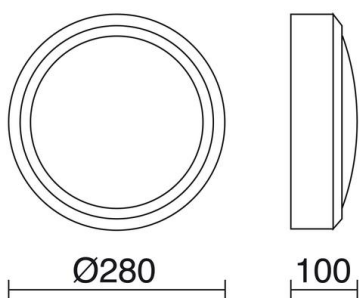

DAIRA 575B-L0118B-04 Wall Bracket/ Ceiling Fixture DAIRA IP65 LED SMD AC 17.50W 1550lm CRI80 3000K Anthracite

Daira family of wall lights is made of aluminum with IP65, available in two versions with grille and without, also in three colors white, gray and brown. It is suitable for ceiling and wall installation. Thanks to its universal design it is suitable for illuminating outdoor residential areas.

GENERAL DATA

Category	Surface
Family	Daira
Finish	[04] Anthracite
Location	Outdoor
Installation	Ceiling, Wall
Body material	Aluminum
Diffuser material	Opal polycarbonate
ETIM class	EC0028g2
EAN	8435256522884

LIGHT SOURCES AND BEAMS

Sources	LED SMD AC 17.5W 1550lm 3000K CRI80
Energy efficiency	F
Beam	Direct symmetric

TECHNICAL DATA

Dimensions	Diameter x Length (mm): 280 x 100
IP	IP65
IK	08
Corrosion resistance	Yes
Protection class	Class I
Frequency	50/60 Hz
Input voltage	220-240V AC V
Power factor	0.9
Auxiliary gear	Electronic
Glow wire temperature	850.0 °C
Lifetime	30,000 h
LED lifetime L	80
LED lifetime B	20
Weight	1.0 Kg
Cable outlets	2
ECORAE category I	LED-B
ECORAE I	0.5