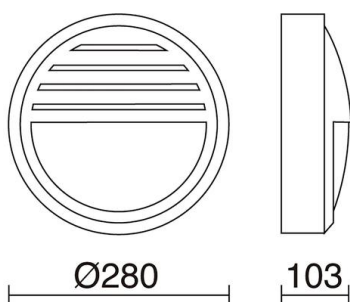

DAIRA 575C-L0118B-04

Wall Bracket DAIRA IP65 LED SMD AC 17.50W 1550lm CRI80 3000K
Anthracite

GENERAL DATA

Category	Surface
Family	Daira
Finish	[04] Anthracite
Location	Outdoor
Installation	Wall
Body material	Aluminum
Diffuser material	Opal polycarbonate
ETIM class	EC0028g2
EAN	8435256523317

LIGHT SOURCES AND BEAMS

Sources	LED SMD AC 17.5W max. 1550lm 3000K CRI80
Energy efficiency	F
Beam	Semi-direct

TECHNICAL DATA

Dimensions	Diameter x Length (mm): 280 x 103
IP	IP65
IK	08
Corrosion resistance	Yes
Protection class	Class I
Frequency	50/60 Hz
Input voltage	220-240V AC V
Power factor	0.9
Auxiliary gear	Electronic
Glow wire temperature	850.0 °C
Lifetime	30.000 h
LED lifetime L	80
LED lifetime B	20
Weight	1.0 Kg
Cable outlets	2
ECORAE category I	LED-B
ECORAE I	0.5