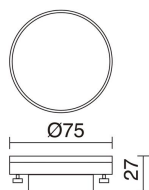

ZIP 576B-G31X1A-03

Wall recessed ZIP IP65 GX53 3W Grey

RECOMMENDED ACCESSORIES

378A-L3103A-02
Lamp LED T2 GX53 LED Bulb 3W
350lm CRI80 4000K 120°

Input voltage	110-240V AC
Frequency	50/60
Wattage (W)	3.0
IP	IP20
Protection class	Class I