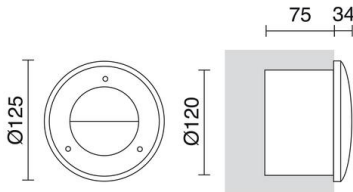

ZIP 576B-G31X1A-03

Wall recessed ZIP IP65 GX53 3W Grey

Zip wall recesses, made of square-shaped aluminum with a degree of protection IP65, available in two versions, covered and uncovered. The embedment depth is 7cm. It is suitable for illuminating the sidewalks in busy outdoor areas.

GENERAL DATA

Category	Recessed
Family	Zip
Finish	[03] Grey
Location	Outdoor
Installation	Wall
Body material	Aluminum
Diffuser material	Frosted glass
Frame material	Aluminum
ETIM class	EC000481
EAN	8435256523348

LIGHT SOURCES AND BEAMS

Sources	GX53 LED T2 3W max.
Lamp included	No
Beam	Semi-direct

TECHNICAL DATA

Dimensions	Diameter x Length (mm): 125 x 109
IP	IP65
Protection class	Class I
Frequency	50/60 Hz
Input voltage	110-240V AC V
Auxiliary gear	Without equipment, not needed
Weight	1.0 Kg
Cable outlets	1
Cut hole box included	Yes
Cut hole dimensions	Diameter x Depth (mm): 120 x 75
ECORAE category I	CAT-B
ECORAE I	0.25