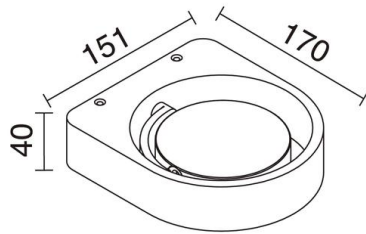

ALIYA 584A-L0105A-01

Wall Bracket ALIYA LED COB 5W 526lm CRI80 3000K 18° 270° White

The LED luminaire family ALIYA white stands out for its contemporary design from a static body of aluminum and a diffuser versatile favoring projection light to every corner. ALIYA LED luminaires have been configured with a warm color temperature, so they are an ideal choice for LED lighting of interior spaces. This family has been developed based on two versions: wall and ceiling lamp.

GENERAL DATA

Category	Surface
Family	Aliya
Finish	[01] White
Location	Indoor
Installation	Wall
Body material	Aluminum
Diffuser material	Transparent methacrylate
ETIM class	EC0028g2
EAN	8435258612705

LIGHT SOURCES AND BEAMS

Sources	LED COB 5W max. 526lm 3000K CRI80
Total flux	457 lm
Energy efficiency	A++, A+, A
Beam	18° - Direct symmetric

TECHNICAL DATA

Dimensions	Height x Width x Length (mm): 40 x 151 x 170
IP	IP20
Protection class	Class II
Frequency	50/60 Hz
Input voltage	110-240V AC V
Total wattage	6 W
Auxiliary gear	Electronic
Lifetime	40.000 h
LED lifetime L	80
LED lifetime B	50
Weight	0.8 Kg
Tilt angle	270.0 °
Rotation angle	270.0 °
ECORAE category I	LED-B

ALIYA 584A-L0105A-01

Wall Bracket ALIYA LED COB 5W 526lm CRI80 3000K 18° 270° White

COMPLEMENTARY IMAGES