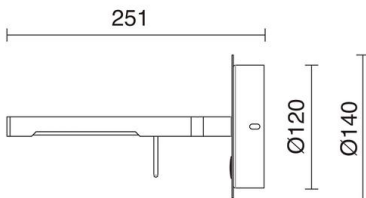

BOOK 588A-L0104A-02 Reading Wall Bracket BOOK Modulación de frecuencia (incl.) LED SMD 4W 280lm CRI80 3000K Black

The BOOK family includes a wide range of LED luminaires ideal for decoration and aesthetics of modern interiors thanks to its minimalist design. BOOK is a family of LED luminaires diseñadas in two finishes (black and chrome) stand out for their extraordinary versatility, with a total of up to 360 ° orientation. The BOOK family has been developed in two versions: Apply LED wall and table lamp.

GENERAL DATA

Category	Surface
Family	Book
Finish	[02] Black
Location	Indoor
Installation	Wall
Body material	Aluminum
Diffuser material	Transparent polycarbonate
ETIM class	EC001744
EAN	8435258612736

LIGHT SOURCES AND BEAMS

Sources	LED SMD 4W max. 280lm 3000K CRI80
Energy efficiency	A++, A+, A
Beam	Direct symmetric

TECHNICAL DATA

Dimensions	Diameter x Length (mm): 140 x 251
IP	IP20
Protection class	Class II
Frequency	50/60 Hz
Dimmable	Modulación de frecuencia (incl.)
Input voltage	220-240V AC V
Auxiliary gear	Electronic
Auxiliary equipment brand	Waiberlon
Power switches	1
Lifetime	40,000 h
LED lifetime L	80
LED lifetime B	50
Weight	0.52 Kg
Rotation angle	350.0 °
ECORAAE category I	LED-A