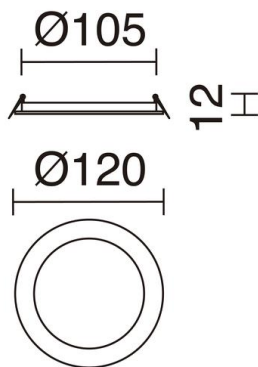

GIA 599A-L3106A-01

Recessed ceiling GIA IP23 LED SMD 6W 420lm CRI80 3000K White

Familia techo empotrables GIA está fabricada in mezcla de aluminio, y Acero con el policarbonato IP23. Available in variants back - Cuadrado Ovalado there is a solo color - blanco. Son las luminarias LED funcionales there alta eficiencia. Tienen diseño y limpio discreto What Aporta title añadido ámbito in a cualquier

GENERAL DATA

Category	Recessed
Family	Gia
Finish	[01] White
Location	Indoor
Installation	Ceilling
Body material	Aluminum
Diffuser material	Opal polycarbonate
Frame material	Aluminum
EAN	8433264099305

LIGHT SOURCES AND BEAMS

Sources	LED SMD 6W max. 420lm 3000K CRI80
Energy efficiency	G
Beam	Directa

TECHNICAL DATA

Dimensions	Diameter x Height (mm): 120 x 23
IP	IP23
Protection class	Class II
Frequency	50/60 Hz
Input voltage	110-240V AC V
Lifetime	40.000 h
LED lifetime L	70
LED lifetime B	20