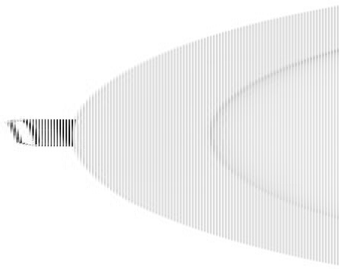

GIA 599A-L3106A-01

Recessed ceiling GIA IP23 LED SMD 6W 420lm CRI80 3000K White

Familia techo empotrables GIA está fabricada in mezcla de aluminio, y Acero con el policarbonato IP23. Available in variants back - Cuadrado Ovalado there is a solo color - blanco. Son las luminarias LED funcionales there alta eficiencia. Tienen diseño y limpio discreto What Aporta title añadido ámbito in a cualquier

GENERAL DATA

Category	Recessed
Family	Gia
Finish	[01] White
Location	Indoor
Installation	Ceilling
Body material	Aluminum
Diffuser material	Opal polycarbonate
Frame material	Aluminum
EAN	8433264099305

LIGHT SOURCES AND BEAMS

Sources	LED SMD 6W max. 420lm 3000K CRI80
Energy efficiency	G
Beam	Directa

TECHNICAL DATA

Dimensions	Diameter x Height (mm): 120 x 23
IP	IP23
Protection class	Class II
Frequency	50/60 Hz
Input voltage	110-240V AC V
Lifetime	40.000 h
LED lifetime L	70
LED lifetime B	20

GIA 599A-L3106A-01

Recessed ceiling GIA IP23 LED SMD 6W 420lm CRI80 3000K White

PRODUCTS OF THE SAME FAMILY

Downlight Gia

Gia Round Surf

Gia Square
Rece

Gia Square Surf