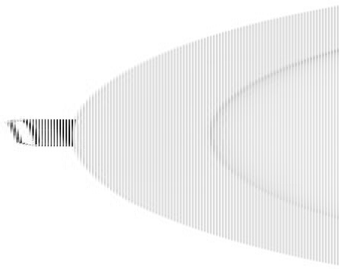

**GIA** 599A-L3118A-01

Recessed ceiling GIA IP23 LED SMD 18W 1535lm CRI80 3000K White

Familia techo empotrables GIA está fabricada in mezcla de aluminio, y Acero con el policarbonato IP23. Available in variants back - Cuadrado Ovalado there is a solo color - blanco. Son las luminarias LED funcionales there alta eficiencia. Tienen diseño y limpio discreto What Aporta title añadido ámbito in a cualquier

**GENERAL DATA**

Category	Recessed
Family	Gia
Finish	[01] White
Location	Indoor
Installation	Ceilling
Body material	Aluminum
Diffuser material	Opal polycarbonate
Frame material	Aluminum
EAN	8433264099329

**LIGHT SOURCES AND BEAMS**

Sources	LED SMD 18W max. 1535lm 3000K CRI80
Energy efficiency	G
Beam	Directa

**TECHNICAL DATA**

Dimensions	Diameter x Height (mm): 225 x 23
IP	IP23
Protection class	Class II
Frequency	50/60 Hz
Input voltage	110-240V AC V
Lifetime	40.000 h
LED lifetime L	70
LED lifetime B	20

**GIA** 599A-L3118A-01

Recessed ceiling GIA IP23 LED SMD 18W 1535lm CRI80 3000K White

**PRODUCTS OF THE SAME FAMILY**

---

Downlight Gia

Gia Round Surf

Gia Square  
Rece

Gia Square Surf