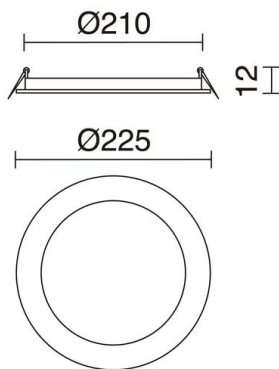

**GIA** 599A-L3118A-01

Recessed ceiling GIA IP23 LED SMD 18W 1535lm CRI80 3000K White

Familia techo empotrables GIA está fabricada in mezcla de aluminio, y Acero con el policarbonato IP23. Available in variants back - Cuadrado Ovalado there is a solo color - blanco. Son las luminarias LED funcionales there alta eficiencia. Tienen diseño y limpio discreto What Aporta title añadido ámbito in a cualquier

**GENERAL DATA**

Category	Recessed
Family	Gia
Finish	[01] White
Location	Indoor
Installation	Ceilling
Body material	Aluminum
Diffuser material	Opal polycarbonate
Frame material	Aluminum
EAN	8433264099329

**LIGHT SOURCES AND BEAMS**

Sources	LED SMD 18W max. 1535lm 3000K CRI80
Energy efficiency	G
Beam	Directa

**TECHNICAL DATA**

Dimensions	Diameter x Height (mm): 225 x 23
IP	IP23
Protection class	Class II
Frequency	50/60 Hz
Input voltage	110-240V AC V
Lifetime	40.000 h
LED lifetime L	70
LED lifetime B	20

**GIA** 599A-L3118A-01

Recessed ceiling GIA IP23 LED SMD 18W 1535lm CRI80 3000K White

**PRODUCTS OF THE SAME FAMILY**

---

Downlight Gia

Gia Round Surf

Gia Square  
Rece

Gia Square Surf