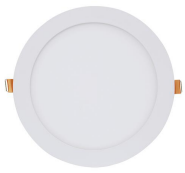

**GIA** 599A-L3118A-01

Recessed ceiling GIA IP23 LED SMD 18W 1535lm CRI80 3000K White

Familia techo empotrables GIA está fabricada in mezcla de aluminio, y Acero con el policarbonato IP23. Available in variants back - Cuadrado Ovalado there is a solo color - blanco. Son las luminarias LED funcionales there alta eficiencia. Tienen diseño y limpio discreto What Aporta title añadido ámbito in a cualquier

**GENERAL DATA**

Category	Recessed
Family	Gia
Finish	[01] White
Location	Indoor
Installation	Ceilling
Body material	Aluminum
Diffuser material	Opal polycarbonate
Frame material	Aluminum
EAN	8433264099329

**LIGHT SOURCES AND BEAMS**

Sources	LED SMD 18W max. 1535lm 3000K CRI80
Energy efficiency	G
Beam	Directa

**TECHNICAL DATA**

Dimensions	Diameter x Height (mm): 225 x 23
IP	IP23
Protection class	Class II
Frequency	50/60 Hz
Input voltage	110-240V AC V
Lifetime	40.000 h
LED lifetime L	70
LED lifetime B	20

**GIA** 599A-L3118A-01

Recessed ceiling GIA IP23 LED SMD 18W 1535lm CRI80 3000K White

**PRODUCTS OF THE SAME FAMILY**

---

Downlight Gia

Gia Round Surf

Gia Square  
Rece

Gia Square Surf