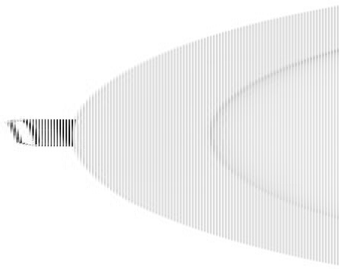

**GIA** 599A-L3124A-01

Recessed ceiling GIA IP23 LED SMD 24W 2040lm CRI80 3000K White

Familia techo empotrables GIA está fabricada in mezcla de aluminio, y Acero con el policarbonato IP23. Available in variants back - Cuadrado Ovalado there is a solo color - blanco. Son las luminarias LED funcionales there alta eficiencia. Tienen diseño y limpio discreto What Aporta title añadido ámbito in a cualquier

**GENERAL DATA**

|                   |                    |
|-------------------|--------------------|
| Category          | Recessed           |
| Family            | Gia                |
| Finish            | [01] White         |
| Location          | Indoor             |
| Installation      | Ceilling           |
| Body material     | Aluminum           |
| Diffuser material | Opal polycarbonate |
| Frame material    | Aluminum           |
| EAN               | 8433264099343      |

**LIGHT SOURCES AND BEAMS**

|                   |                                     |
|-------------------|-------------------------------------|
| Sources           | LED SMD 24W max. 2040lm 3000K CRI80 |
| Energy efficiency | G                                   |
| Beam              | Directa                             |

**GIA** 599A-L3124A-01

Recessed ceiling GIA IP23 LED SMD 24W 2040lm CRI80 3000K White

**PRODUCTS OF THE SAME FAMILY**

---

Downlight Gia

Gia Round Surf

Gia Square  
Rece

Gia Square Surf