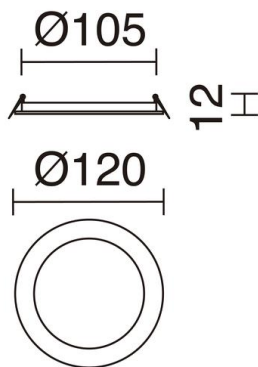

**GIA** 599A-L3306A-01

Recessed ceiling GIA IP23 LED SMD 6W 480lm CRI80 4000K White

Familia techo empotrables GIA está fabricada in mezcla de aluminio, y Acero con el policarbonato IP23. Available in variants back - Cuadrado Ovalado there is a solo color - blanco. Son las luminarias LED funcionales there alta eficiencia. Tienen diseño y limpio discreto What Aporta title añadido ámbito in a cualquier

**GENERAL DATA**

Category	Recessed
Family	Gia
Finish	[01] White
Location	Indoor
Installation	Ceilling
Body material	Aluminum
Diffuser material	Opal polycarbonate
Frame material	Aluminum
EAN	8433264099312

**LIGHT SOURCES AND BEAMS**

Sources	LED SMD 6W max. 480lm 4000K CRI80
Energy efficiency	G
Beam	Directa

**TECHNICAL DATA**

Dimensions	Diameter x Height (mm): 120 x 23
IP	IP23
Protection class	Class II
Frequency	50/60 Hz
Input voltage	110-240V AC V
Lifetime	40.000 h
LED lifetime L	70
LED lifetime B	20

**GIA** 599A-L3306A-01

Recessed ceiling GIA IP23 LED SMD 6W 480lm CRI80 4000K White

**PRODUCTS OF THE SAME FAMILY**

---

Downlight Gia

Gia Round Surf

Gia Square  
Rece

Gia Square Surf