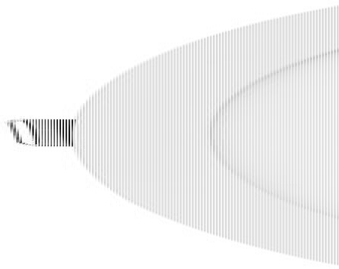

**GIA** 599A-L3306A-01

Recessed ceiling GIA IP23 LED SMD 6W 480lm CRI80 4000K White

Familia techo empotrables GIA está fabricada in mezcla de aluminio, y Acero con el policarbonato IP23. Available in variants back - Cuadrado Ovalado there is a solo color - blanco. Son las luminarias LED funcionales there alta eficiencia. Tienen diseño y limpio discreto What Aporta title añadido ámbito in a cualquier

**GENERAL DATA**

Category	Recessed
Family	Gia
Finish	[01] White
Location	Indoor
Installation	Ceilling
Body material	Aluminum
Diffuser material	Opal polycarbonate
Frame material	Aluminum
EAN	8433264099312

**LIGHT SOURCES AND BEAMS**

Sources	LED SMD 6W max. 480lm 4000K CRI80
Energy efficiency	G
Beam	Directa

**TECHNICAL DATA**

Dimensions	Diameter x Height (mm): 120 x 23
IP	IP23
Protection class	Class II
Frequency	50/60 Hz
Input voltage	110-240V AC V
Lifetime	40.000 h
LED lifetime L	70
LED lifetime B	20

**GIA** 599A-L3306A-01

Recessed ceiling GIA IP23 LED SMD 6W 480lm CRI80 4000K White

**PRODUCTS OF THE SAME FAMILY**

---

Downlight Gia

Gia Round Surf

Gia Square  
Rece

Gia Square Surf