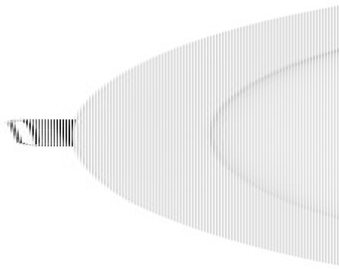

GIA 599A-L3318A-01

Recessed ceiling GIA IP23 LED SMD 18W 1710lm CRI80 4000K White

Familia techo empotrables GIA está fabricada in mezcla de aluminio, y Acero con el policarbonato IP23. Available in variants back - Cuadrado Ovalado there is a solo color - blanco. Son las luminarias LED funcionales there alta eficiencia. Tienen diseño y limpio discreto What Aporta title añadido ámbito in a cualquier

GENERAL DATA

Category	Recessed
Family	Gia
Finish	[01] White
Location	Indoor
Installation	Ceilling
Body material	Aluminum
Diffuser material	Opal polycarbonate
Frame material	Aluminum
EAN	8433264099336

LIGHT SOURCES AND BEAMS

Sources	LED SMD 18W max. 1710lm 4000K CRI80
Energy efficiency	G
Beam	Directa

TECHNICAL DATA

Dimensions	Diameter x Height (mm): 225 x 23
IP	IP23
Protection class	Class II
Frequency	50/60 Hz
Input voltage	110-240V AC V
Lifetime	40.000 h
LED lifetime L	70
LED lifetime B	20

GIA 599A-L3318A-01

Recessed ceiling GIA IP23 LED SMD 18W 1710lm CRI80 4000K White

PRODUCTS OF THE SAME FAMILY

Downlight Gia

Gia Round Surf

Gia Square
Rece

Gia Square Surf