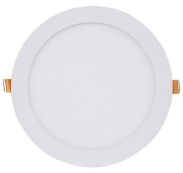

GIA 599A-L3318A-01

Recessed ceiling GIA IP23 LED SMD 18W 1710lm CRI80 4000K White

Familia techo empotrables GIA está fabricada in mezcla de aluminio, y Acero con el policarbonato IP23. Available in variants back - Cuadrado Ovalado there is a solo color - blanco. Son las luminarias LED funcionales there alta eficiencia. Tienen diseño y limpio discreto What Aporta title añadido ámbito in a cualquier

GENERAL DATA

Category	Recessed
Family	Gia
Finish	[01] White
Location	Indoor
Installation	Ceilling
Body material	Aluminum
Diffuser material	Opal polycarbonate
Frame material	Aluminum
EAN	8433264099336

LIGHT SOURCES AND BEAMS

Sources	LED SMD 18W max. 1710lm 4000K CRI80
Energy efficiency	G
Beam	Directa

TECHNICAL DATA

Dimensions	Diameter x Height (mm): 225 x 23
IP	IP23
Protection class	Class II
Frequency	50/60 Hz
Input voltage	110-240V AC V
Lifetime	40.000 h
LED lifetime L	70
LED lifetime B	20

GIA 599A-L3318A-01

Recessed ceiling GIA IP23 LED SMD 18W 1710lm CRI80 4000K White

PRODUCTS OF THE SAME FAMILY

Downlight Gia

Gia Round Surf

Gia Square
Rece

Gia Square Surf