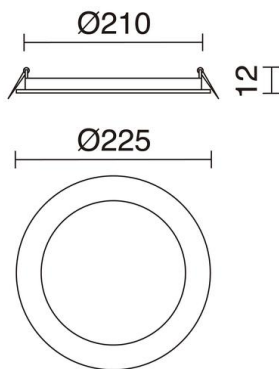

GIA 599A-L3318A-01

Recessed ceiling GIA IP23 LED SMD 18W 1710lm CRI80 4000K White

Familia techo empotrables GIA está fabricada in mezcla de aluminio, y Acero con el policarbonato IP23. Available in variants back - Cuadrado Ovalado there is a solo color - blanco. Son las luminarias LED funcionales there alta eficiencia. Tienen diseño y limpio discreto What Aporta title añadido ámbito in a cualquier

GENERAL DATA

Category	Recessed
Family	Gia
Finish	[01] White
Location	Indoor
Installation	Ceilling
Body material	Aluminum
Diffuser material	Opal polycarbonate
Frame material	Aluminum
EAN	8433264099336

LIGHT SOURCES AND BEAMS

Sources	LED SMD 18W max. 1710lm 4000K CRI80
Energy efficiency	G
Beam	Directa

TECHNICAL DATA

Dimensions	Diameter x Height (mm): 225 x 23
IP	IP23
Protection class	Class II
Frequency	50/60 Hz
Input voltage	110-240V AC V
Lifetime	40.000 h
LED lifetime L	70
LED lifetime B	20

GIA 599A-L3318A-01

Recessed ceiling GIA IP23 LED SMD 18W 1710lm CRI80 4000K White

PRODUCTS OF THE SAME FAMILY

Downlight Gia

Gia Round Surf

Gia Square
Rece

Gia Square Surf