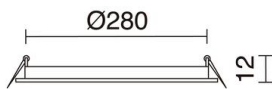

GIA 599A-L3324A-01

Recessed ceiling GIA IP23 LED SMD 24W 2280lm CRI80 4000K White

Familia techo empotrables GIA está fabricada in mezcla de aluminio, y Acero con el policarbonato IP23. Available in variants back - Cuadrado Ovalado there is a solo color - blanco. Son las luminarias LED funcionales there alta eficiencia. Tienen diseño y limpio discreto What Aporta title añadido ámbito in a cualquier

GENERAL DATA

Category	Recessed
Family	Gia
Finish	[01] White
Location	Indoor
Installation	Ceilling
Body material	Aluminum
Diffuser material	Opal polycarbonate
Frame material	Aluminum
EAN	8433264099350

LIGHT SOURCES AND BEAMS

Sources	LED SMD 24W max. 2280lm 4000K CRI80
Energy efficiency	G
Beam	Directa

TECHNICAL DATA

Dimensions	Diameter x Height (mm): 300 x 23
IP	IP23
Protection class	Class II
Frequency	50/60 Hz
Input voltage	110-240V AC V
Output current	300 mA
Lifetime	40.000 h
LED lifetime L	70
LED lifetime B	20