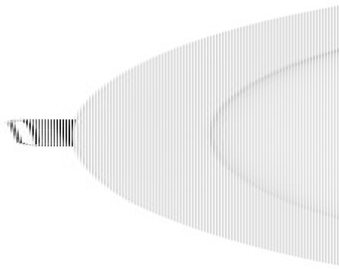

GIA 599A-L3324A-01

Recessed ceiling GIA IP23 LED SMD 24W 2280lm CRI80 4000K White

Familia techo empotrables GIA está fabricada in mezcla de aluminio, y Acero con el policarbonato IP23. Available in variants back - Cuadrado Ovalado there is a solo color - blanco. Son las luminarias LED funcionales there alta eficiencia. Tienen diseño y limpio discreto What Aporta title añadido ámbito in a cualquier

GENERAL DATA

Category	Recessed
Family	Gia
Finish	[01] White
Location	Indoor
Installation	Ceilling
Body material	Aluminum
Diffuser material	Opal polycarbonate
Frame material	Aluminum
EAN	8433264099350

LIGHT SOURCES AND BEAMS

Sources	LED SMD 24W max. 2280lm 4000K CRI80
Energy efficiency	G
Beam	Directa

TECHNICAL DATA

Dimensions	Diameter x Height (mm): 300 x 23
IP	IP23
Protection class	Class II
Frequency	50/60 Hz
Input voltage	110-240V AC V
Output current	300 mA
Lifetime	40.000 h
LED lifetime L	70
LED lifetime B	20

GIA 599A-L3324A-01

Recessed ceiling GIA IP23 LED SMD 24W 2280lm CRI80 4000K White

PRODUCTS OF THE SAME FAMILY

Downlight Gia

Gia Round Surf

Gia Square
Rece

Gia Square Surf