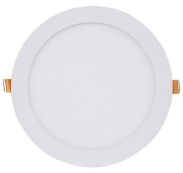

GIA 599A-L3324A-01

Recessed ceiling GIA IP23 LED SMD 24W 2280lm CRI80 4000K White

Familia techo empotrables GIA está fabricada in mezcla de aluminio, y Acero con el policarbonato IP23. Available in variants back - Cuadrado Ovalado there is a solo color - blanco. Son las luminarias LED funcionales there alta eficiencia. Tienen diseño y limpio discreto What Aporta title añadido ámbito in a cualquier

GENERAL DATA

Category	Recessed
Family	Gia
Finish	[01] White
Location	Indoor
Installation	Ceilling
Body material	Aluminum
Diffuser material	Opal polycarbonate
Frame material	Aluminum
EAN	8433264099350

LIGHT SOURCES AND BEAMS

Sources	LED SMD 24W max. 2280lm 4000K CRI80
Energy efficiency	G
Beam	Directa

TECHNICAL DATA

Dimensions	Diameter x Height (mm): 300 x 23
IP	IP23
Protection class	Class II
Frequency	50/60 Hz
Input voltage	110-240V AC V
Output current	300 mA
Lifetime	40.000 h
LED lifetime L	70
LED lifetime B	20

GIA 599A-L3324A-01

Recessed ceiling GIA IP23 LED SMD 24W 2280lm CRI80 4000K White

PRODUCTS OF THE SAME FAMILY

Downlight Gia

Gia Round Surf

Gia Square
Rece

Gia Square Surf