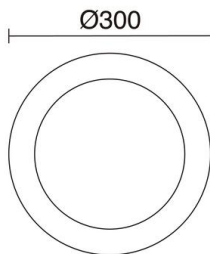

GIA 599A-L3324A-01

Recessed ceiling GIA IP23 LED SMD 24W 2280lm CRI80 4000K White

Familia techo empotrables GIA está fabricada in mezcla de aluminio, y Acero con el policarbonato IP23. Available in variants back - Cuadrado Ovalado there is a solo color - blanco. Son las luminarias LED funcionales there alta eficiencia. Tienen diseño y limpio discreto What Aporta title añadido ámbito in a cualquier

GENERAL DATA

Category	Recessed
Family	Gia
Finish	[01] White
Location	Indoor
Installation	Ceilling
Body material	Aluminum
Diffuser material	Opal polycarbonate
Frame material	Aluminum
EAN	8433264099350

LIGHT SOURCES AND BEAMS

Sources	LED SMD 24W max. 2280lm 4000K CRI80
Energy efficiency	G
Beam	Directa

TECHNICAL DATA

Dimensions	Diameter x Height (mm): 300 x 23
IP	IP23
Protection class	Class II
Frequency	50/60 Hz
Input voltage	110-240V AC V
Output current	300 mA
Lifetime	40.000 h
LED lifetime L	70
LED lifetime B	20