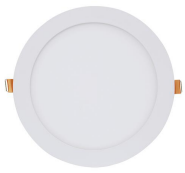

GIA 599B-L3106A-01

Recessed ceiling GIA IP23 LED SMD 6W 420lm CRI80 3000K White

Familia techo empotrables GIA está fabricada in mezcla de aluminio, y Acero con el policarbonato IP23. Available in variants back - Cuadrado Ovalado there is a solo color - blanco. Son las luminarias LED funcionales there alta eficiencia. Tienen diseño y limpio discreto What Aporta title añadido ámbito in a cualquier

GENERAL DATA

Category	Recessed
Family	Gia
Finish	[01] White
Location	Indoor
Installation	Ceilling
Body material	Aluminum
Diffuser material	Opal polycarbonate
Frame material	Aluminum
EAN	8433264099367

LIGHT SOURCES AND BEAMS

GIA 599B-L3106A-01

Recessed ceiling GIA IP23 LED SMD 6W 420lm CRI80 3000K White

PRODUCTS OF THE SAME FAMILY

Downlight Gia

Gia Round
Rece

Gia Round Surf

Gia Square Surf