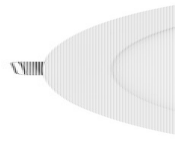

Gia Round
Rece