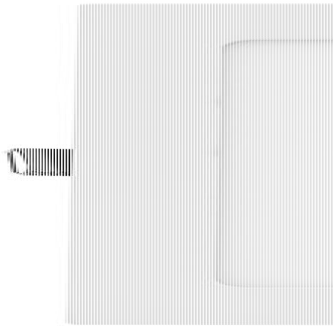

GIA 599B-L3106A-01

Recessed ceiling GIA IP23 LED SMD 6W 420lm CRI80 3000K White

Familia techo empotrables GIA está fabricada in mezcla de aluminio, y Acero con el policarbonato IP23. Available in variants back - Cuadrado Ovalado there is a solo color - blanco. Son las luminarias LED funcionales there alta eficiencia. Tienen diseño y limpio discreto What Aporta title añadido ámbito in a cualquier

GENERAL DATA

Category	Recessed
Family	Gia
Finish	[01] White
Location	Indoor
Installation	Ceilling
Body material	Aluminum
Diffuser material	Opal polycarbonate
Frame material	Aluminum
EAN	8433264099367

LIGHT SOURCES AND BEAMS

GIA 599B-L3106A-01

Recessed ceiling GIA IP23 LED SMD 6W 420lm CRI80 3000K White

PRODUCTS OF THE SAME FAMILY

Downlight Gia

Gia Round
Rece

Gia Round Surf

Gia Square Surf