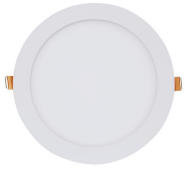

GIA 599B-L3118A-01

Recessed ceiling GIA IP23 LED SMD 18W 1535lm CRI80 3000K White

Familia techo empotrables GIA está fabricada in mezcla de aluminio, y Acero con el policarbonato IP23. Available in variants back - Cuadrado Ovalado there is a solo color - blanco. Son las luminarias LED funcionales there alta eficiencia. Tienen diseño y limpio discreto What Aporta title añadido ámbito in a cualquier

GENERAL DATA

Category	Recessed
Family	Gia
Finish	[01] White
Location	Indoor
Installation	Ceilling
Body material	Aluminum
Diffuser material	Opal polycarbonate
Frame material	Aluminum
EAN	8433264099381

LIGHT SOURCES AND BEAMS

GIA 599B-L3118A-01

Recessed ceiling GIA IP23 LED SMD 18W 1535lm CRI80 3000K White

PRODUCTS OF THE SAME FAMILY

Downlight Gia

Gia Round
Rece

Gia Round Surf

Gia Square Surf