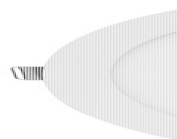

**GIA** 599B-L3318A-01

Recessed ceiling GIA IP23 LED SMD 18W 1710lm CRI80 4000K White

Familia techo empotrables GIA está fabricada in mezcla de aluminio, y Acero con el policarbonato IP23. Available in variants back - Cuadrado Ovalado there is a solo color - blanco. Son las luminarias LED funcionales there alta eficiencia. Tienen diseño y limpio discreto What Aporta title añadido ámbito in a cualquier

**GENERAL DATA**

Category	Recessed
Family	Gia
Finish	[01] White
Location	Indoor
Installation	Ceilling
Body material	Aluminum
Diffuser material	Opal polycarbonate
Frame material	Aluminum
EAN	8433264099398

**LIGHT SOURCES AND BEAMS**

Sources	LED SMD 18W max. 1710lm 4000K CRI80
Energy efficiency	F
Beam	Directa

**TECHNICAL DATA**

Dimensions	Length x Width x Height (mm): 225 x 225 x 12
IP	IP23
Protection class	Class II
Frequency	50/60 Hz
Input voltage	110-240V AC V
Lifetime	40,000 h
LED lifetime L	70
LED lifetime B	20
Cut hole dimensions	Length x Anchura (mm) x Height: 210mm x 210False x 15mm

**GIA** 599B-L3318A-01

Recessed ceiling GIA IP23 LED SMD 18W 1710lm CRI80 4000K White

**PRODUCTS OF THE SAME FAMILY**

---

Downlight Gia

Gia Round  
Rece

Gia Round Surf

Gia Square Surf