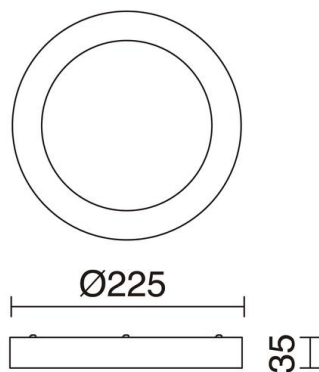

GIA 599C-L3318A-01

Ceiling Fixture GIA IP23 LED SMD 18W 1710lm CRI80 4000K White

Familia techo empotrables GIA está fabricada in mezcla de aluminio, y Acero con el policarbonato IP23. Available in variants back - Cuadrado Ovalado there is a solo color - blanco. Son las luminarias LED funcionales there alta eficiencia. Tienen diseño y limpio discreto What Aporta title añadido ámbito in a cualquier

GENERAL DATA

Category	Surface
Family	Gia
Finish	[01] White
Location	Indoor
Installation	Ceilling
Body material	Aluminum
Diffuser material	Opal polycarbonate
Frame material	Aluminum
EAN	8433264099459

LIGHT SOURCES AND BEAMS

Sources	LED SMD 18W max. 1710lm 4000K CRI80
Energy efficiency	F
Beam	Directa

TECHNICAL DATA

IP	IP23
Protection class	Class II
Frequency	50/60 Hz
Input voltage	110-240V AC V
Lifetime	40.000 h
LED lifetime L	70
LED lifetime B	20