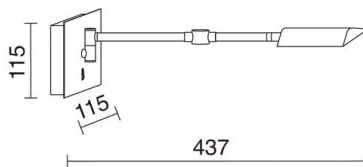

JULIA 603A-L0105A-32 Reading Wall Bracket JULIA LED COB 5W 420lm CRI80 3000K 270° Chrome

JULIA is an LED wall light combining glass and steel overlooking the decoration of rooms and hotel rooms. Julia apply stands out for its great versatility, allowing vasculación an angle of 270 ° and 350 ° rotation. This lamp has been developed with a chrome color and warm color temperature (3000K)

GENERAL DATA

Category	Surface
Family	Julia
Finish	[32] Chrome
Location	Indoor
Installation	Wall
Body material	Steel
Diffuser material	Transparent glass
ETIM class	EC001744
EAN	8435258613214

LIGHT SOURCES AND BEAMS

Sources	LED COB 5W max. 420lm 3000K CRI80
Energy efficiency	A++, A+, A
Beam	Direct symmetric

TECHNICAL DATA

Dimensions	Height x Width x Length (mm): 115 x 115 x 437
IP	IP20
Protection class	Class I
Frequency	50/60 Hz
Input voltage	110-240V AC V
Power switches	1
Lifetime	40.000 h
LED lifetime L	80
LED lifetime B	50
Weight	0.9 Kg
Tilt angle	270.0 °
Rotation angle	350.0 °
ECORAAE category I	LED-B