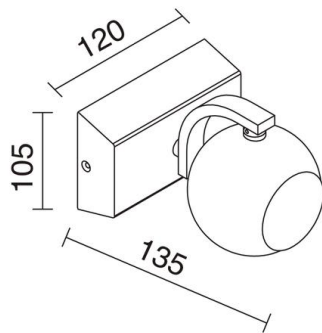

# MOON 606A-L0105A-01 Bathroom Wall Bracket MOON LED COB 5W 450lm CRI80 3000K 90° 340° White

MOON is a LED luminaire white wall and designed for decoration and illumination of toilets and bathrooms. This LED wall lamp that mimics the shape of a balloon, which has been developed in aluminum, is manufactured in single and double version. MOON stake for the possibility of rotation, its effectiveness in light projection and brings efficiency in residential settings.

## GENERAL DATA

Category	Surface
Family	Moon
Finish	[01] White
Location	Indoor
Installation	Wall
Body material	Aluminum
Diffuser material	Transparent methacrylate
ETIM class	EC001744
EAN	8435258612125

## LIGHT SOURCES AND BEAMS

Sources	LED COB 5W max. 450lm 3000K CRI80
Energy efficiency	A++, A+, A
Beam	90° - Direct symmetric

## TECHNICAL DATA

Dimensions	Height x Width x Length (mm): 105 x 120 x 135
IP	IP44
Protection class	Class II
Frequency	50/60 Hz
Input voltage	110-240V AC V
Auxiliary gear	Electronic
Lifetime	40.000 h
LED lifetime L	80
LED lifetime B	50
Weight	0.75 Kg
Tilt angle	340.0 °
Rotation angle	340.0 °
ECORAE category I	LED-A